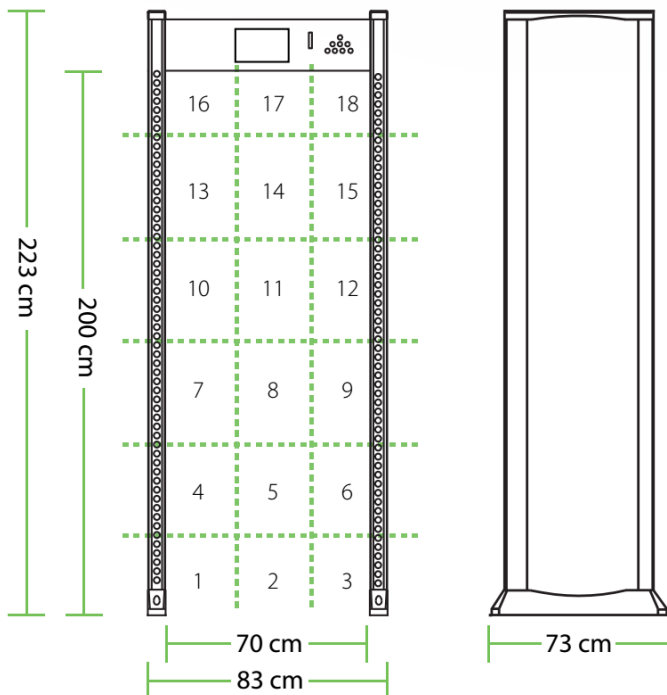

Specification

Power supply	AC100 V-240V
Working temperature	-20°C ~+50°C
Working frequency	4KHz—8KHz
Standard external size	2200mm(H)X800mm(W)X580mm(D)
Standard internal size	2010mm(H)X700mm(W)X500mm(D)
Package size for door panels	2260*650*260mm *1ctn
Package size for control unit	780*390*250 mm*1ctn
Gross weight	70kg

Dimensions

Recommended uses

Great visitors flowrate