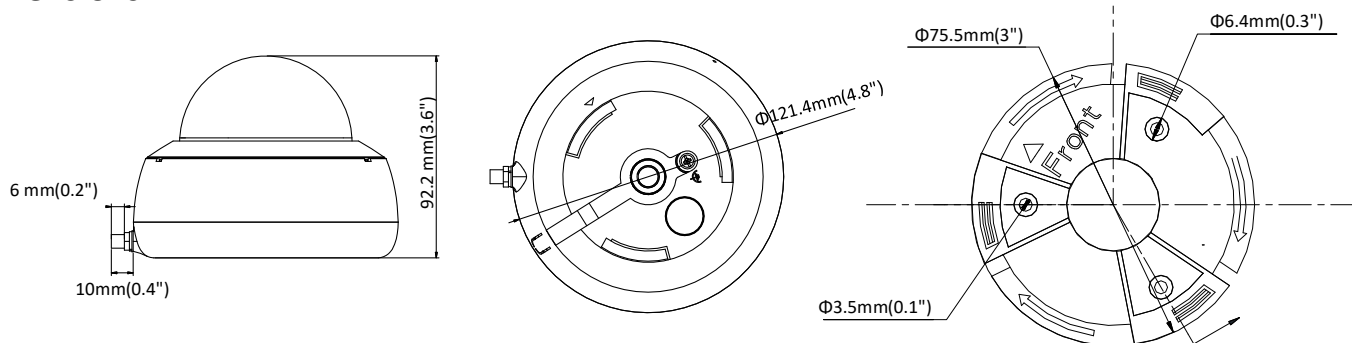

Dimensions

Distributed by

ООО Компания "Строимир"
г. Киев, ул. Борщаговская 154А, оф. 435
+38 (044) 331-15-43 info@smartel.ua
<https://smartel.ua>

HIKVISION®

Headquarters

No.555 Qianmo Road, Binjiang District,
Hangzhou 310051, China
T +86-571-8807-5998
overseasbusiness@hikvision.com

Hikvision USA
T +1-909-895-0400
sales.usa@hikvision.com

Hikvision Europe
T +31-23-55-42-770
info.eu@hikvision.com

Hikvision Middle East
T +971-4-8816086
salesme@hikvision.com

Hikvision Russia
T +7-495-669-67-99
saleru@hikvision.com

Hikvision India
T +91-22-28469900
sales@pramahikvision.com

Hikvision Italy
T +39-0438-6902
info.it@hikvision.com

Hikvision France
T +33(0)1-85-330-450
info.fr@hikvision.com

Hikvision Spain
T +34-91-737-16-55
info.es@hikvision.com

Hikvision Poland
T +48-22-460-01-50
potand@hikvision.com

Hikvision UK
T +01628-902140
support.uk@hikvision.com

Hikvision Singapore
T +65-6684-4718
sg@hikvision.com

Hikvision Oceania
T +61-2-8599-4233
salesau@hikvision.com

Hikvision Canada
T +1-909-895-0400
sales.usa@hikvision.com

Hikvision Korea
T +82-31-731-8841
sales.korea@hikvision.com

Hikvision Brazil
T +55 11 3318-0050
Latam.support@hikvision.com

Hikvision Africa
T +27 (10) 0351172
sale.africa@hikvision.com

Hikvision Hong Kong
T +852-2151-1761