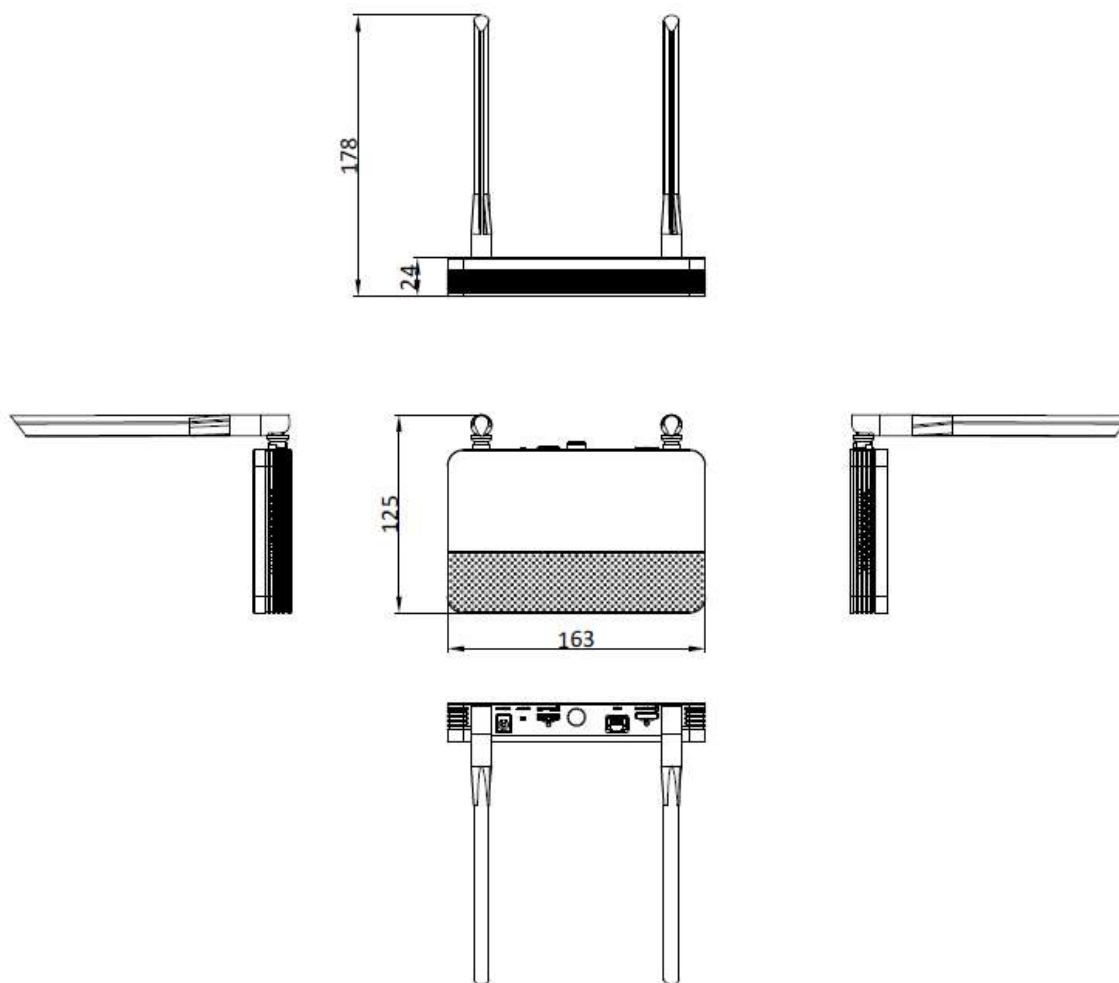

Working Temperature	Bullet: -30 °C to 60 °C (-22 °F to 140 °F) Dome: -10 °C to 40 °C (-14 °F to 104 °F)
Working Humidity	95% or less (non-condensing)
Dimension (W × D × H)	Bullet: 260.9 mm × 113.9 mm × 67.4 mm (10.3" × 4.5" × 2.7") Turret: Ø124 mm × 119 mm (Ø4.89" × 4.68")
Weight	Bullet: 305 g (0.67 lb.) Dome: 600 g (1.32 lb.)
<b>Others</b>	
Camera Case Type	Bullet,Dome
Image Sensor	1/2.7" Progressive Scan CMOS
Min. Illumination	Bullet : Color: 0.005 Lux @ (F1.6, AGC ON), B/W: 0 Lux with IR Dome :Color: 0.005 Lux @ (F1.6, AGC ON),B/W: 0.001 Lux @ (F1.6, AGC ON),0 Lux with IR
Day &Night	IR cut filter
WDR	DWDR
Angle Adjustment	Bullet: Pan: 0° to 360°,tilt: 0° to 90°,rotate: 0° to 360° Dome: Pan: 0° to 345°,tilt: 0° to 80°
Protection Level	IP66
Wi-Fi Support	Yes
<b>NVS</b>	
<b>Video and Audio</b>	
IP Video Input	4-ch
Incoming/Outgoing Bandwidth	20 Mbps/20 Mbps
<b>Decoding</b>	
Video Resolution	6 MP/5 MP/4 MP/3 MP/1080p/UXGA /720p/VGA/4CIF/DCIF/ 2CIF/CIF/QCIF
Synchronous Playback	1-ch
<b>Network</b>	
Network Interface	1, RJ45 10/100M Ethernet interface
<b>Wi-Fi</b>	
Frequency Band	2.4 GHz
Antenna Structure	High gain antenna
Transmission Speed	150 Mbps
Transmission Standard	IEEE 802.11b/g/n/ax
<b>Auxiliary Interface</b>	
SD Card	32G/64G/128G/256G/512G
<b>General</b>	
Power Supply	12 VDC
Consumption (without HDD and PoE off)	≤ 6 W
Working Temperature	-10 °C to 55 °C (14 °F to 131 °F)
Working Humidity	10% to 90%
Dimension (W × D × H)	163 x 125 x 26 mm (6.4" × 4.9" × 1.0")
Weight (without hard disk)	≤ 500g

<b>Kit</b>	
Accessories	Power adaptor: 2 × IPC power adaptor, 1 × NVS power adaptor Ethernet cable: RJ45, Cat5e UTP, 1 m
Certification	CB, CE
Weight (with package)	≤ 2.5 kg (5.5 lb)

▪ **Available Model**

NKS424W03H

▪ **Dimension**

Unit: mm (inch)

scale/1:1;Unit/mm

**Headquarters**

No.555 Qianmo Road, Binjiang District,  
Hangzhou 310051, China  
T +86-571-8807-5998  
www.hikvision.com

Follow us on social media to get the latest product and solution information.