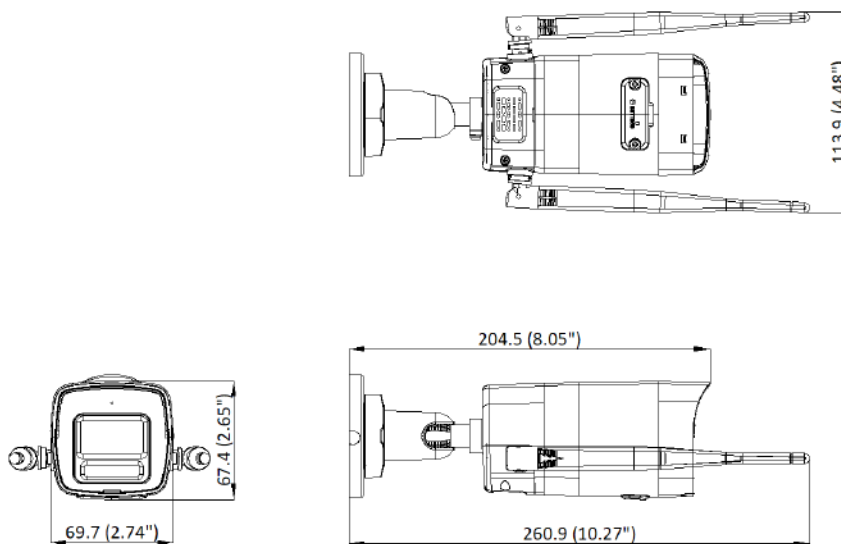

Working Temperature	Bullet: -30 °C to 60 °C (-22 °F to 140 °F) Dome: -10 °C to 40 °C (-14 °F to 104 °F)
Working Humidity	95% or less (non-condensing)
Dimension (W × D × H)	Bullet: 260.9 mm × 113.9 mm × 67.4 mm (10.3" × 4.5" × 2.7") Turret: Ø124 mm × 119 mm (Ø4.89" × 4.68")
Weight	Bullet: 305 g (0.67 lb.) Dome: 600 g (1.32 lb.)
<b>Others</b>	
Camera Case Type	Bullet,Dome
Image Sensor	1/2.7" Progressive Scan CMOS
Min. Illumination	Bullet : Color: 0.005 Lux @ (F1.6, AGC ON), B/W: 0 Lux with IR Dome :Color: 0.005 Lux @ (F1.6, AGC ON),B/W: 0.001 Lux @ (F1.6, AGC ON),0 Lux with IR
Day &Night	IR cut filter
WDR	DWDR
Angle Adjustment	Bullet: Pan: 0° to 360°,tilt: 0° to 90°,rotate: 0° to 360° Dome: Pan: 0° to 345°,tilt: 0° to 80°
Protection Level	IP66
Wi-Fi Support	Yes
<b>NVS</b>	
<b>Video and Audio</b>	
IP Video Input	4-ch
Incoming/Outgoing Bandwidth	20 Mbps/20 Mbps
<b>Decoding</b>	
Video Resolution	6 MP/5 MP/4 MP/3 MP/1080p/UXGA /720p/VGA/4CIF/DCIF/ 2CIF/CIF/QCIF
Synchronous Playback	1-ch
<b>Network</b>	
Network Interface	1, RJ45 10/100M Ethernet interface
<b>Wi-Fi</b>	
Frequency Band	2.4 GHz
Antenna Structure	High gain antenna
Transmission Speed	150 Mbps
Transmission Standard	IEEE 802.11b/g/n/ax
<b>Auxiliary Interface</b>	
SD Card	32G/64G/128G/256G/512G
<b>General</b>	
Power Supply	12 VDC
Consumption (without HDD and PoE off)	≤ 6 W
Working Temperature	-10 °C to 55 °C (14 °F to 131 °F)
Working Humidity	10% to 90%
Dimension (W × D × H)	163 x 125 x 26 mm (6.4" × 4.9" × 1.0")
Weight (without hard disk)	≤ 500g

NKS424W03H

▪ **Dimension**

Unit: mm (inch)

scale/1:1;Unit/mm

**Headquarters**

No.555 Qianmo Road, Binjiang District,  
Hangzhou 310051, China  
T +86-571-8807-5998  
www.hikvision.com

Follow us on social media to get the latest product and solution information.