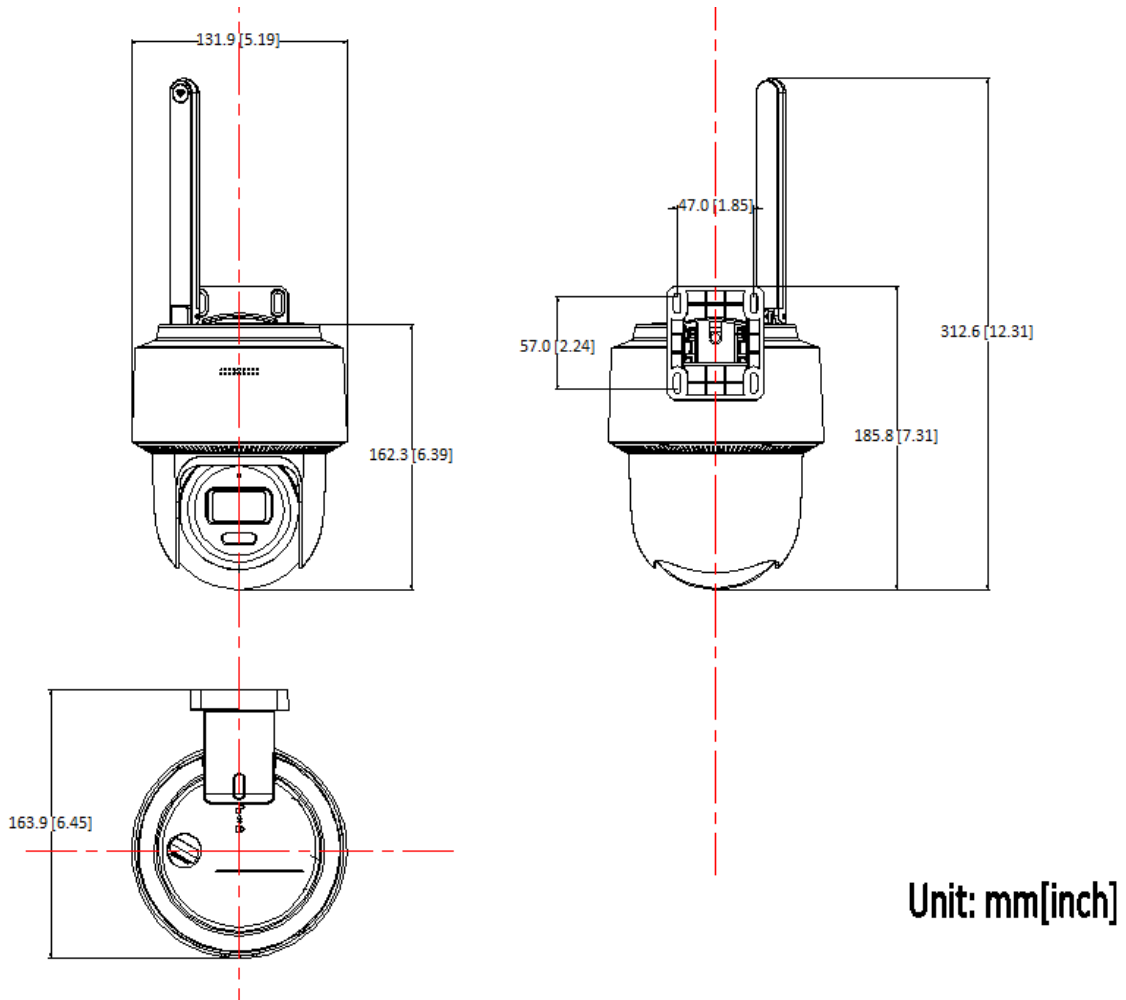

Working Temperature	Bullet: -30 °C to 60 °C (-22 °F to 140 °F) Dome: -10 °C to 40 °C (-14 °F to 104 °F)
Working Humidity	95% or less (non-condensing)
Dimension (W × D × H)	Bullet: 260.9 mm × 113.9 mm × 67.4 mm (10.3" × 4.5" × 2.7") Turret: Ø124 mm × 119 mm (Ø4.89" × 4.68")
Weight	Bullet: 305 g (0.67 lb.) Dome: 600 g (1.32 lb.)
<b>Others</b>	
Camera Case Type	Bullet,Dome
Image Sensor	1/2.7" Progressive Scan CMOS
Min. Illumination	Bullet : Color: 0.005 Lux @ (F1.6, AGC ON), B/W: 0 Lux with IR Dome :Color: 0.005 Lux @ (F1.6, AGC ON),B/W: 0.001 Lux @ (F1.6, AGC ON),0 Lux with IR
Day &Night	IR cut filter
WDR	DWDR
Angle Adjustment	Bullet: Pan: 0° to 360°,tilt: 0° to 90°,rotate: 0° to 360° Dome: Pan: 0° to 345°,tilt: 0° to 80°
Protection Level	IP66
Wi-Fi Support	Yes
<b>NVS</b>	
<b>Video and Audio</b>	
IP Video Input	4-ch
Incoming/Outgoing Bandwidth	20 Mbps/20 Mbps
<b>Decoding</b>	
Video Resolution	6 MP/5 MP/4 MP/3 MP/1080p/UXGA /720p/VGA/4CIF/DCIF/ 2CIF/CIF/QCIF
Synchronous Playback	1-ch
<b>Network</b>	
Network Interface	1, RJ45 10/100M Ethernet interface
<b>Wi-Fi</b>	
Frequency Band	2.4 GHz
Antenna Structure	High gain antenna
Transmission Speed	150 Mbps
Transmission Standard	IEEE 802.11b/g/n/ax
<b>Auxiliary Interface</b>	
SD Card	32G/64G/128G/256G/512G
<b>General</b>	
Power Supply	12 VDC
Consumption (without HDD and PoE off)	≤ 6 W
Working Temperature	-10 °C to 55 °C (14 °F to 131 °F)
Working Humidity	10% to 90%
Dimension (W × D × H)	163 x 125 x 26 mm (6.4" × 4.9" × 1.0")
Weight (without hard disk)	≤ 500g

<b>Kit</b>	
Accessories	Power adaptor: 2 × IPC power adaptor, 1 × NVS power adaptor Ethernet cable: RJ45, Cat5e UTP, 1 m
Certification	CB, CE
Weight (with package)	≤ 2.5 kg (5.5 lb)

▪ **Available Model**

NKS424W03H

▪ **Dimension**

Unit: mm (inch)

scale/1:1;Unit/mm

**Headquarters**

No.555 Qianmo Road, Binjiang District,  
Hangzhou 310051, China  
T +86-571-8807-5998  
www.hikvision.com

Follow us on social media to get the latest product and solution information.