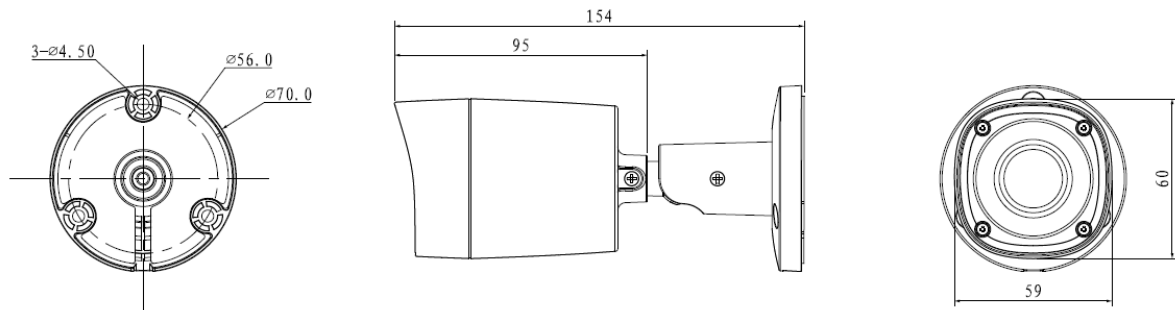

## Technical Specifications

<b>Model</b>	<b>DH-IPC-HFW1120RM</b>	
<b>Camera</b>		
Image Sensor	1/3" 1.3Megapixel progressive scan CMOS	
Effective Pixels	1280(H) × 960(V)	
Scanning System	Progressive	
Electronic Shutter Speed	Auto/Manual, 1s~1/100000s	
Min. Illumination	0.01Lux/F2.1(Color), 0Lux/F2.1(IR on)	
S/N Ratio	More than 50dB	
Video Output	N/A	
<b>Camera Features</b>		
Max. IR LEDs Length	20m	
Day/Night	Auto(ICR)/Color/B/W	
Backlight Compensation	BLC / HLC / DWDR	
White Balance	Auto/Manual	
Gain Control	Auto/Manual	
Noise Reduction	3D	
Privacy Masking	Up to 4 areas	
<b>Lens</b>		
Focal Length	3.6mm(6mm optional)	
Max Aperture	F2.1(F1.9)	
Focus Control	Manual	
Angle of View	H: 71°(47°)	
Lens Type	Fixed lens	
Mount Type	Board-in Type	
<b>Video</b>		
Compression	H.264/ H.264H/ H.264B/ MJPEG	
Resolution	1.3M(1280x960)/720P(1280×720)/ D1(704×576/704×480) / CIF(352×288/352×240)	
Frame Rate	Main Stream	1.3M/720P(1 ~ 25/30fps)
	Sub Stream	D1(1 ~ 25/30fps)
Bit Rate	H.264: 4Kbps~8192Kbps	
Corridor Mode	Support	
<b>Audio</b>		
Compression	N/A	
Interface	N/A	
<b>Network</b>		
Ethernet	RJ-45 (10/100Base-T)	
Wi-Fi	N/A	
Protocol	IPv4/IPv6, HTTP, HTTPS, SSL, TCP/IP, UDP, UPnP, ICMP, IGMP, SNMP, RTSP, RTP, SMTP, NTP, DHCP, DNS, PPPOE, DDNS, FTP, IP Filter, QoS, Bonjour	
Compatibility	ONVIF, CGI	

## DH-IPC-HFW1120RM

Max. User Access	20 users
Smart Phone	iPhone, iPad, Android, Windows Phone
<b>Auxiliary Interface</b>	
Memory Slot	N/A
RS485	N/A
Alarm	N/A
PIR Sensor Range	N/A
<b>General</b>	
Power Supply	DC12V, PoE (802.3af)
Power Consumption	<3.8W
Working Environment	-30°C~+60°C, Less than 95% RH
Ingress Protection	IP67
Vandal Resistance	N/A
Dimensions	154mm×60mm×59mm
Weight	0.29Kg(with package 0.42Kg)

## Dimensions (mm)