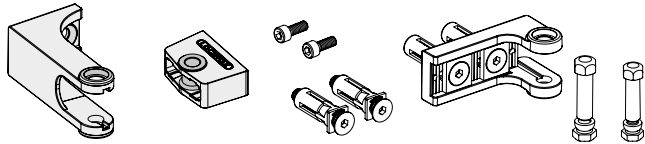

SAMSON-2: INSTALLATION INSTRUCTION

① Package content

①	Quick-Fix
②	90° post bracket
③	180° and Moroccan post bracket
④	Fixation bolts
⑤	90° tail bracket
⑥	180° and Moroccan tail bracket
⑦	Tail bracket bolts
⑧	Samson-2 gate closer
⑨	Plastic filler plugs
⑩	Gate bracket
⑪	Allen Keys (3 and 5 mm)

180° hinges

② Mounting Situation

③ Accessories

④ Profile and gate preparation

⚠ Min. distance to respect from post to wall

⑤ Mounting the brackets

90° hinges

② Mounting Situation