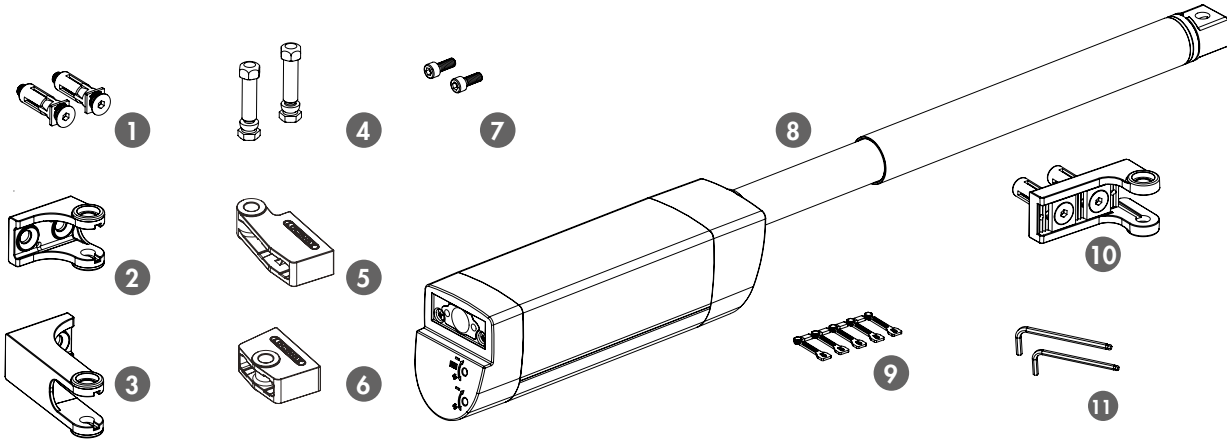

SAMSON-2: INSTALLATION INSTRUCTION

① Package content

①	Quick-Fix
②	90° post bracket
③	180° and Moroccan post bracket
④	Fixation bolts
⑤	90° tail bracket
⑥	180° and Moroccan tail bracket
⑦	Tail bracket bolts
⑧	Samson-2 gate closer
⑨	Plastic filler plugs
⑩	Gate bracket
⑪	Allen Keys (3 and 5 mm)

180° hinges

② Mounting Situation

③ Accessories

④ Profile and gate preparation

⚠ Min. distance to respect from post to wall

⑤ Mounting the brackets

90° hinges

② Mounting Situation

③ Accessories

④ Profile and gate preparation

⚠ Min. distance to respect from post to wall

⑤ Mounting the brackets

Moroccan Hinge

② Mounting Situation

③ Accessories

④ Profile and gate preparation