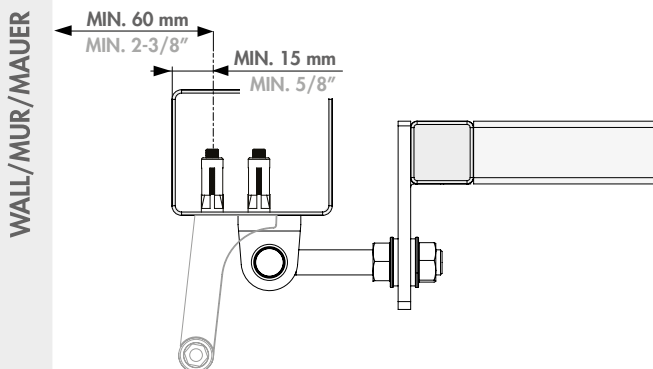

SAMSON-2: INSTALLATION INSTRUCTION

① Package content

①	Quick-Fix
②	90° post bracket
③	180° and Moroccan post bracket
④	Fixation bolts
⑤	90° tail bracket
⑥	180° and Moroccan tail bracket
⑦	Tail bracket bolts
⑧	Samson-2 gate closer
⑨	Plastic filler plugs
⑩	Gate bracket
⑪	Allen Keys (3 and 5 mm)

180° hinges

② Mounting Situation

③ Accessories

④ Profile and gate preparation

⚠ Min. distance to respect from post to wall

⑤ Mounting the brackets

90° hinges

② Mounting Situation

③ Accessories

④ Profile and gate preparation

⚠ Min. distance to respect from post to wall

⑤ Mounting the brackets

Moroccan Hinge

② Mounting Situation

③ Accessories

④ Profile and gate preparation