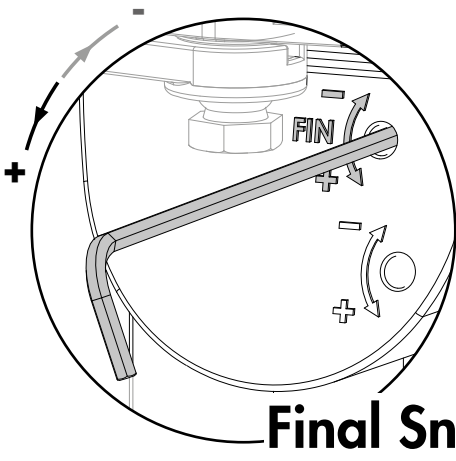

180° hinges

② Mounting Situation

③ Accessories

④ Profile and gate preparation

⚠ Min. distance to respect from post to wall

⑤ Mounting the brackets

90° hinges

② Mounting Situation

③ Accessories

④ Profile and gate preparation

⚠ Min. distance to respect from post to wall

⑤ Mounting the brackets

Moroccan Hinge

② Mounting Situation

③ Accessories

④ Profile and gate preparation

⚠ Min. distance to respect from post to wall

⑤ Mounting the brackets

180° hinges

⑥ Mounting the brackets

⑦ Samson-2 tail bracket installation

⑧ Gate closer installation

90° hinges

⑥ Mounting the brackets

⑦ Samson-2 tail bracket installation

⑧ Gate closer installation

Moroccan Hinge

⑥ Mounting the brackets

⑦ Samson-2 tail bracket installation

⑧ Gate closer installation

⑨ Adjusting
(3 mm Allen Key)

Final Snap