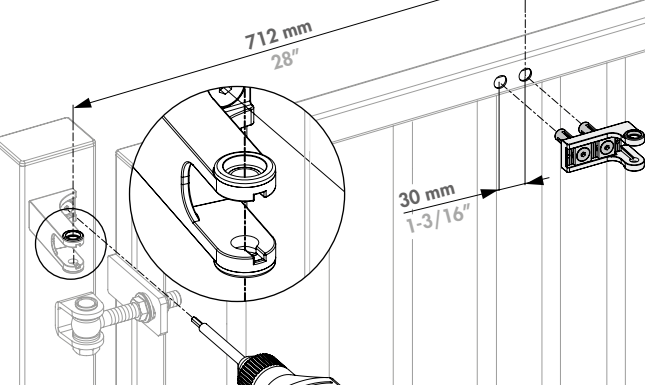

SAMSON-2: INSTALLATION INSTRUCTION

① Package content

①	Quick-Fix
②	90° post bracket
③	180° and Moroccan post bracket
④	Fixation bolts
⑤	90° tail bracket
⑥	180° and Moroccan tail bracket
⑦	Tail bracket bolts
⑧	Samson-2 gate closer
⑨	Plastic filler plugs
⑩	Gate bracket
⑪	Allen Keys (3 and 5 mm)

180° hinges

② Mounting Situation

③ Accessories

④ Profile and gate preparation

⚠ Min. distance to respect from post to wall

⑤ Mounting the brackets

90° hinges

② Mounting Situation

③ Accessories

④ Profile and gate preparation

⚠ Min. distance to respect from post to wall

⑤ Mounting the brackets

Moroccan Hinge

② Mounting Situation

③ Accessories

④ Profile and gate preparation