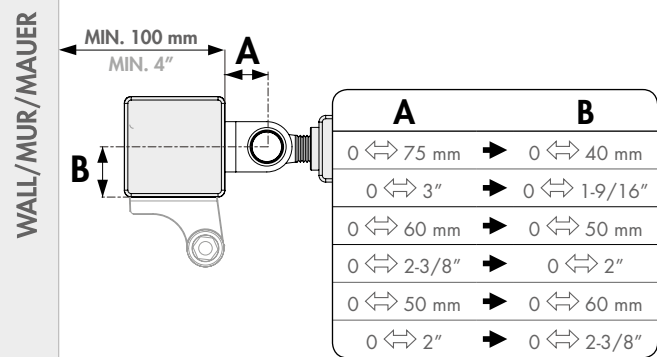

⚠ Min. distance to respect from post to wall