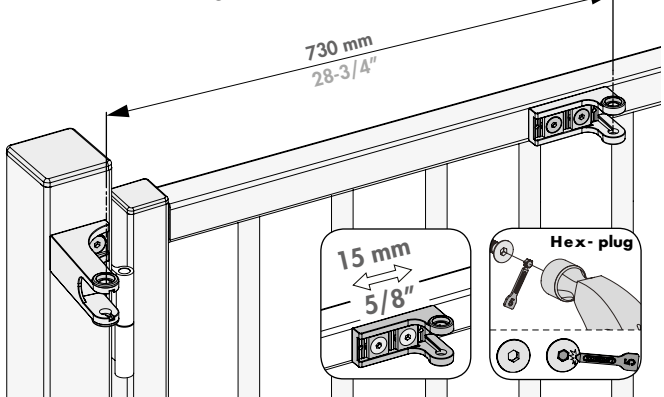

⚠ Min. distance to respect from post to wall

⑤ Mounting the brackets

180° hinges

⑥ Mounting the brackets

⑦ Samson-2 tail bracket installation

⑧ Gate closer installation

90° hinges

⑥ Mounting the brackets

⑦ Samson-2 tail bracket installation

⑧ Gate closer installation

Moroccan Hinge

⑥ Mounting the brackets

⑦ Samson-2 tail bracket installation

⑧ Gate closer installation

⑨ Adjusting
(3 mm Allen Key)

Final Snap