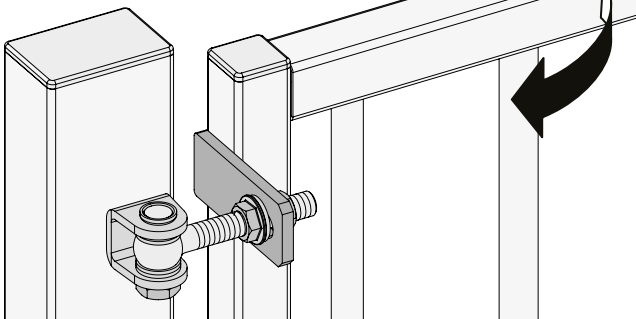

SAMSON-2: INSTALLATION INSTRUCTION

① Package content

①	Quick-Fix
②	90° post bracket
③	180° and Moroccan post bracket
④	Fixation bolts
⑤	90° tail bracket
⑥	180° and Moroccan tail bracket
⑦	Tail bracket bolts
⑧	Samson-2 gate closer
⑨	Plastic filler plugs
⑩	Gate bracket
⑪	Allen Keys (3 and 5 mm)

180° hinges

② Mounting Situation

③ Accessories

④ Profile and gate preparation

⚠ Min. distance to respect from post to wall

⑤ Mounting the brackets

90° hinges

② Mounting Situation