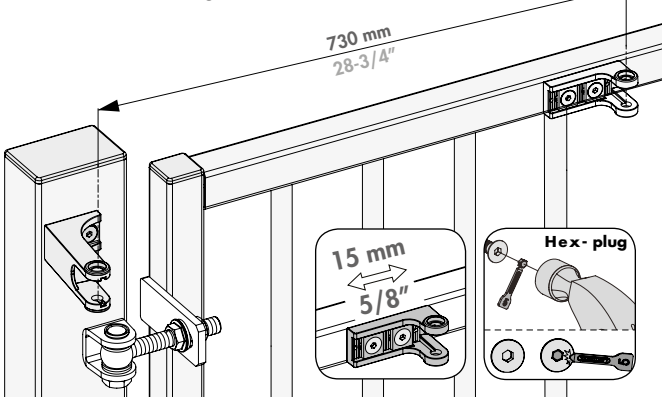

180° hinges

② Mounting Situation

③ Accessories

④ Profile and gate preparation

⚠ Min. distance to respect from post to wall

⑤ Mounting the brackets

90° hinges

② Mounting Situation

③ Accessories

④ Profile and gate preparation

⚠ Min. distance to respect from post to wall

⑤ Mounting the brackets

Moroccan Hinge

② Mounting Situation

③ Accessories

④ Profile and gate preparation

⚠ Min. distance to respect from post to wall

⑤ Mounting the brackets

180° hinges

⑥ Mounting the brackets

⑦ Samson-2 tail bracket installation

⑧ Gate closer installation

90° hinges

⑥ Mounting the brackets

⑦ Samson-2 tail bracket installation

⑧ Gate closer installation

Moroccan Hinge

⑥ Mounting the brackets

⑦ Samson-2 tail bracket installation

⑧ Gate closer installation

⑨ Adjusting
(3 mm Allen Key)

Final Snap