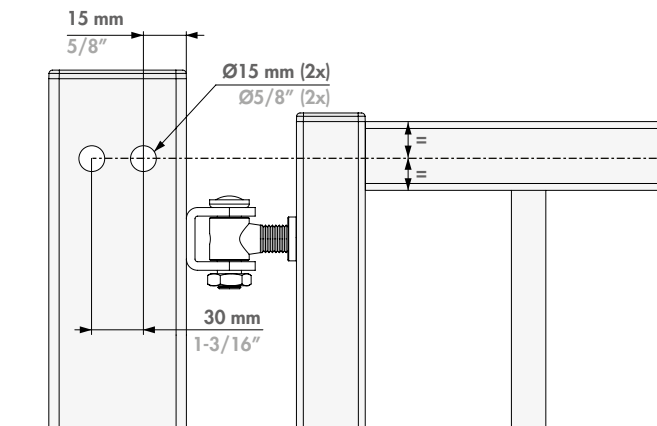

SAMSON-2: INSTALLATION INSTRUCTION

① Package content

①	Quick-Fix
②	90° post bracket
③	180° and Moroccan post bracket
④	Fixation bolts
⑤	90° tail bracket
⑥	180° and Moroccan tail bracket
⑦	Tail bracket bolts
⑧	Samson-2 gate closer
⑨	Plastic filler plugs
⑩	Gate bracket
⑪	Allen Keys (3 and 5 mm)

180° hinges

② Mounting Situation

③ Accessories

④ Profile and gate preparation

⚠ Min. distance to respect from post to wall

⑤ Mounting the brackets

90° hinges

② Mounting Situation

③ Accessories

④ Profile and gate preparation

⚠ Min. distance to respect from post to wall

⑤ Mounting the brackets

Moroccan Hinge

② Mounting Situation

③ Accessories

④ Profile and gate preparation