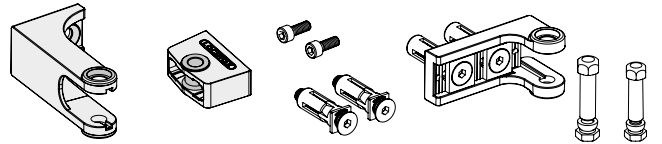

SAMSON-2: INSTALLATION INSTRUCTION

① Package content

①	Quick-Fix
②	90° post bracket
③	180° and Moroccan post bracket
④	Fixation bolts
⑤	90° tail bracket
⑥	180° and Moroccan tail bracket
⑦	Tail bracket bolts
⑧	Samson-2 gate closer
⑨	Plastic filler plugs
⑩	Gate bracket
⑪	Allen Keys (3 and 5 mm)

180° hinges

② Mounting Situation

③ Accessories

④ Profile and gate preparation

⚠ Min. distance to respect from post to wall

⑤ Mounting the brackets

90° hinges

② Mounting Situation

③ Accessories

④ Profile and gate preparation

⚠ Min. distance to respect from post to wall

⑤ Mounting the brackets

Moroccan Hinge

② Mounting Situation

③ Accessories

④ Profile and gate preparation

⚠ Min. distance to respect from post to wall

⑤ Mounting the brackets

180° hinges

⑥ Mounting the brackets

⑦ Samson-2 tail bracket installation

⑧ Gate closer installation

90° hinges

⑥ Mounting the brackets