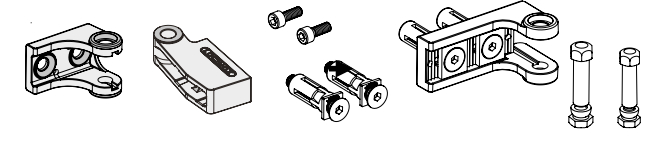

SAMSON-2: INSTALLATION INSTRUCTION

① Package content

①	Quick-Fix
②	90° post bracket
③	180° and Moroccan post bracket
④	Fixation bolts
⑤	90° tail bracket
⑥	180° and Moroccan tail bracket
⑦	Tail bracket bolts
⑧	Samson-2 gate closer
⑨	Plastic filler plugs
⑩	Gate bracket
⑪	Allen Keys (3 and 5 mm)

180° hinges

② Mounting Situation

③ Accessories

④ Profile and gate preparation

⚠ Min. distance to respect from post to wall

⑤ Mounting the brackets

90° hinges

② Mounting Situation

③ Accessories

④ Profile and gate preparation

⚠ Min. distance to respect from post to wall

⑤ Mounting the brackets

Moroccan Hinge

② Mounting Situation

③ Accessories

④ Profile and gate preparation