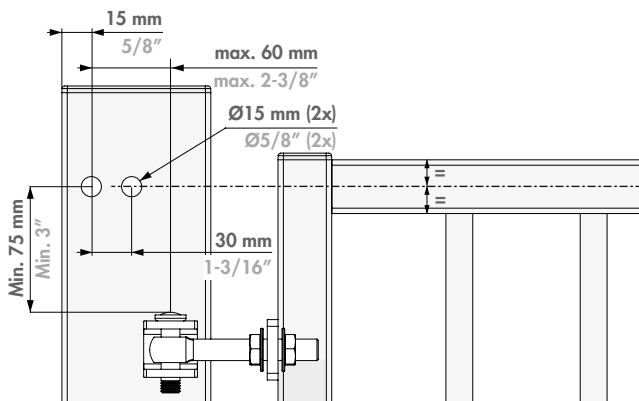

SAMSON-2: INSTALLATION INSTRUCTION

① Package content

①	Quick-Fix
②	90° post bracket
③	180° and Moroccan post bracket
④	Fixation bolts
⑤	90° tail bracket
⑥	180° and Moroccan tail bracket
⑦	Tail bracket bolts
⑧	Samson-2 gate closer
⑨	Plastic filler plugs
⑩	Gate bracket
⑪	Allen Keys (3 and 5 mm)

180° hinges

② Mounting Situation

③ Accessories

④ Profile and gate preparation

⚠ Min. distance to respect from post to wall

⑤ Mounting the brackets

90° hinges

② Mounting Situation