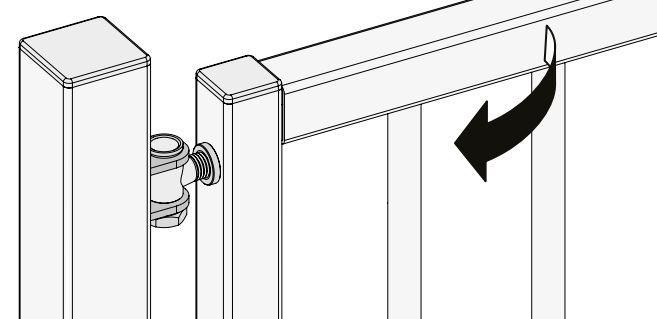

SAMSON-2: INSTALLATION INSTRUCTION

① Package content

①	Quick-Fix
②	90° post bracket
③	180° and Moroccan post bracket
④	Fixation bolts
⑤	90° tail bracket
⑥	180° and Moroccan tail bracket
⑦	Tail bracket bolts
⑧	Samson-2 gate closer
⑨	Plastic filler plugs
⑩	Gate bracket
⑪	Allen Keys (3 and 5 mm)

180° hinges

② Mounting Situation

③ Accessories

④ Profile and gate preparation

⚠ Min. distance to respect from post to wall

⑤ Mounting the brackets

90° hinges

② Mounting Situation

③ Accessories

④ Profile and gate preparation

⚠ Min. distance to respect from post to wall

⑤ Mounting the brackets

Moroccan Hinge

② Mounting Situation

③ Accessories

④ Profile and gate preparation