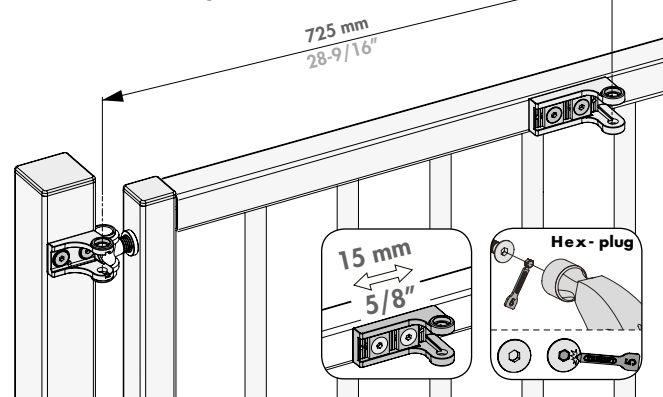

180° hinges

② Mounting Situation

③ Accessories

④ Profile and gate preparation

⚠ Min. distance to respect from post to wall

⑤ Mounting the brackets

90° hinges

② Mounting Situation

③ Accessories

④ Profile and gate preparation

⚠ Min. distance to respect from post to wall

⑤ Mounting the brackets

Moroccan Hinge

② Mounting Situation

③ Accessories

④ Profile and gate preparation

⚠ Min. distance to respect from post to wall

⑤ Mounting the brackets

180° hinges

⑥ Mounting the brackets

⑦ Samson-2 tail bracket installation

⑧ Gate closer installation

90° hinges

⑥ Mounting the brackets

⑦ Samson-2 tail bracket installation

⑧ Gate closer installation

Moroccan Hinge

⑥ Mounting the brackets

⑦ Samson-2 tail bracket installation

⑧ Gate closer installation

⑨ Adjusting
(3 mm Allen Key)

Final Snap