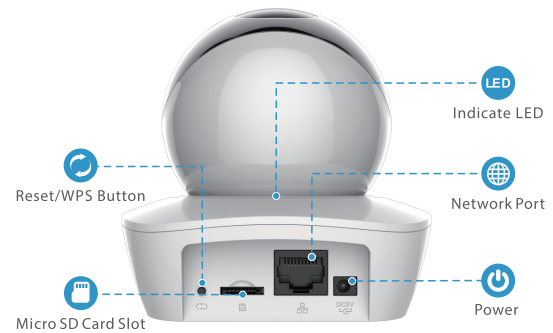

Smart Tracking
Tracking any object when it moves

Alarm Notification
Get instant alert while you're on the go

Easy4ip Cloud
Cloud management for your easy monitoring

Stay close with what you care

With Easy4ip Cloud, you'll have access to what you care as long as Internet is available. You can record daily or motion videos on Easy4ip Cloud and playback anytime anywhere.

Front View

Back View

Specifications

Camera

1/3" 4Megapixel progressive CMOS
4MP(2688 x 1520)
Night Vision: 10m distance
3.6mm fixed lens
Field of View : 83°(H), 45°(V), 94°(D)
355°Pan & 90°Tilt

Video & Audio

Auxiliary Interface

Micro SD Slot (up to 128GB)
Built-in Mic & Speaker
WPS/Reset button

General

DC 5V2A Power supply
Power Consumption: <8W
Working Environment:-10°C~+45°C, Less than 95%RH
Dimensions: 94 × 94 × 94mm (3.7 × 3.7 × 3.7inch)
Weight: 240g (0.53lb)
CE, FCC, UL