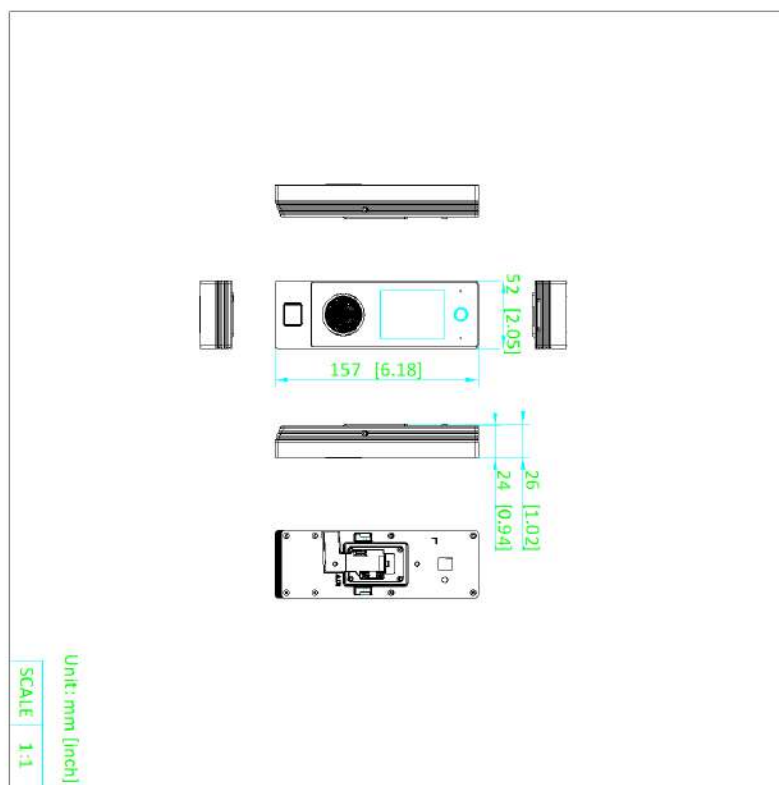

Language	English, Spanish (South America), Arabic, Thai, Indonesian, Russian, Vietnamese, Portuguese (Brazil), Turkish, French, Traditional Chinese
Weight	Net weight: 0.22 kg (0.49 lb) Rough weight: 0.61 kg (1.34 lb)
Function	
QR code recognition	Not support
Face anti-spoofing	Support
Two-way audio	Support
Audio prompt	Support
Time synchronization	Support

▪ Available Model

DS-K1T323MBFWX-E1

DS-K1T323MBFWX-E1/Brazil/ANATEL

▪ Dimension

▪ Accessory

▪ Optional

DS-KAB323-B1

DS-KAB323-S1

DS-KAB323-W1