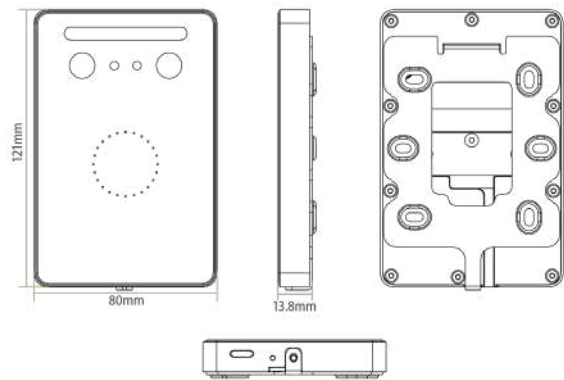

Facial Recognition Rate	FAR ≤ 0.001%; FRR ≤ 1%	
Mounting	Wall Mount (Compatible with Asian gang-box)	Wall Mount (Compatible with Single gang-box)
Communication	TCP/IP, Wiegand / RS485 (Coming soon) / Wi-Fi	TCP/IP, Wiegand / RS485 (Coming soon) / Wi-Fi
Operation System	Linux	Linux
Power Supply	≤12V 500mA	≤12V 500mA
Operating Temperature	-10°C to 50°C (14°F to 122°F)	-10°C to 50°C (14°F to 122°F)
Storage Temperature	-20°C to 60°C (-4°F to 140°F)	-20°C to 60°C (-4°F to 140°F)
Operating Humidity	10% to 90%RH	10% to 90%RH
Dimensions (W*H*D)	91*91*13.8 mm	121*80*13.8 mm
Supported Softwares	ZKBio Access IVS	ZKBio Access IVS

Configuration

Dimensions(mm)

KF1200