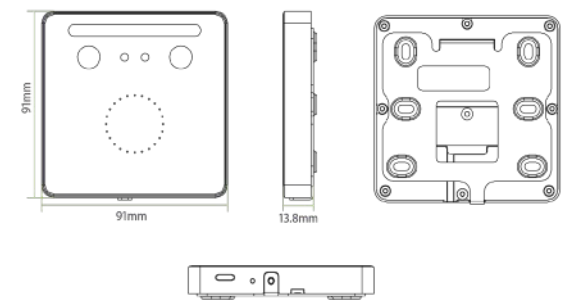

Dimensions(mm)

KF1100