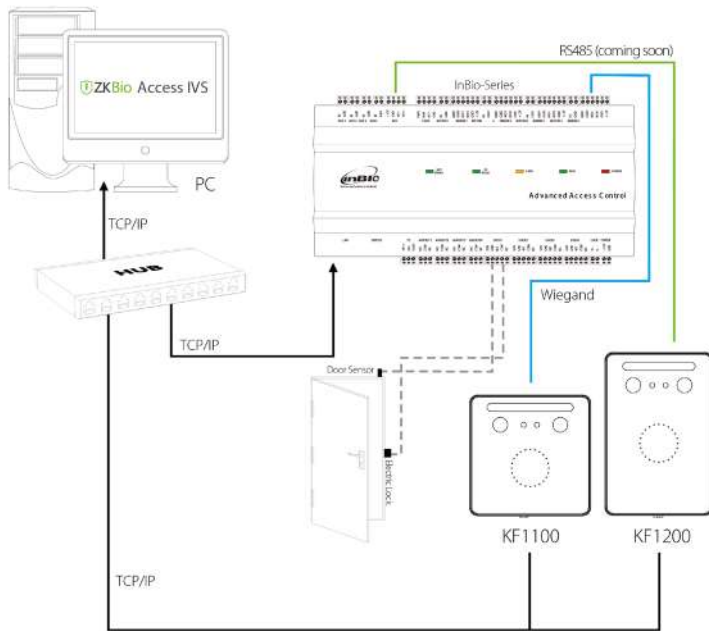

Facial Recognition Rate	FAR ≤ 0.001%; FRR ≤ 1%	
Mounting	Wall Mount (Compatible with Asian gang-box)	Wall Mount (Compatible with Single gang-box)
Communication	TCP/IP, Wiegand / RS485 (Coming soon) / Wi-Fi	TCP/IP, Wiegand / RS485 (Coming soon) / Wi-Fi
Operation System	Linux	Linux
Power Supply	≤12V 500mA	≤12V 500mA
Operating Temperature	-10°C to 50°C (14°F to 122°F)	-10°C to 50°C (14°F to 122°F)
Storage Temperature	-20°C to 60°C (-4°F to 140°F)	-20°C to 60°C (-4°F to 140°F)
Operating Humidity	10% to 90%RH	10% to 90%RH
Dimensions (W*H*D)	91*91*13.8 mm	121*80*13.8 mm
Supported Softwares	ZKBio Access IVS	ZKBio Access IVS

Configuration