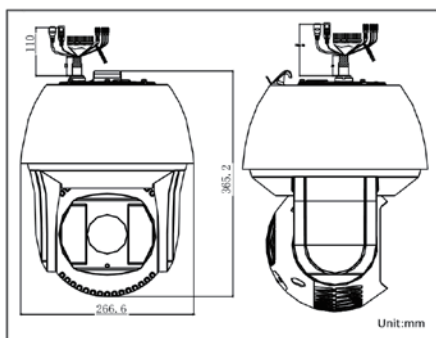

### Key features

- 1/3" HD CMOS sensor
- 1920×1080P Full HD, 36X Optical Zoom
- 140dB WDR
- Smart Tracking
- Smart Detection
- 200m IR distance
- High-PoE / 24VAC power supply
- Vandal proof(IK10)

### Dimensions