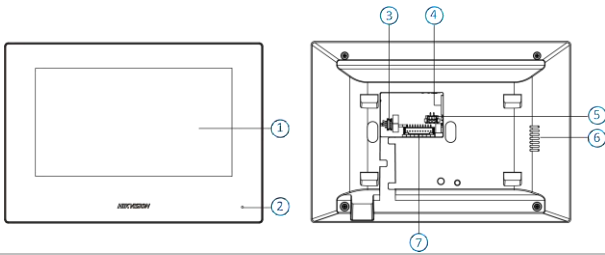

Installation	Flush mounting, surface mounting
Indicator	/
Weight	With package: 683 g Without package: 355 g
Protective level	/
Working temperature	-10 ° C to 55 ° C (14 ° F to 131 ° F)
Working humidity	10% to 90%
Dimensions	200 mm × 140 mm × 15.1 mm (7.87" × 5.51" × 0.59")
Battery	/
Power supply	IEEE802.3af, standard PoE 12 VDC, 1 A
Application environment	Indoor
Power consumption	≤ 6 W

Physical Interface

No.	Description	No.	Description
1	Screen	5	Power Terminal
2	Microphone	6	Loudspeaker
3	Debugging Port	7	Alarm Terminal
4	Network Interface