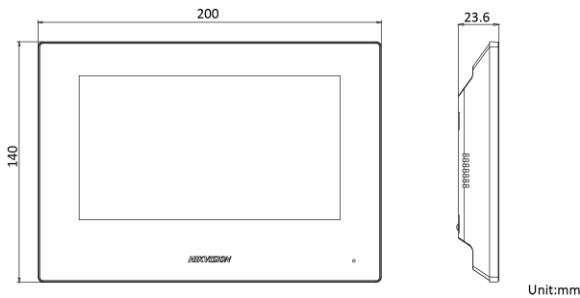

Dimension

Available Model

DS-KH6320-LE1