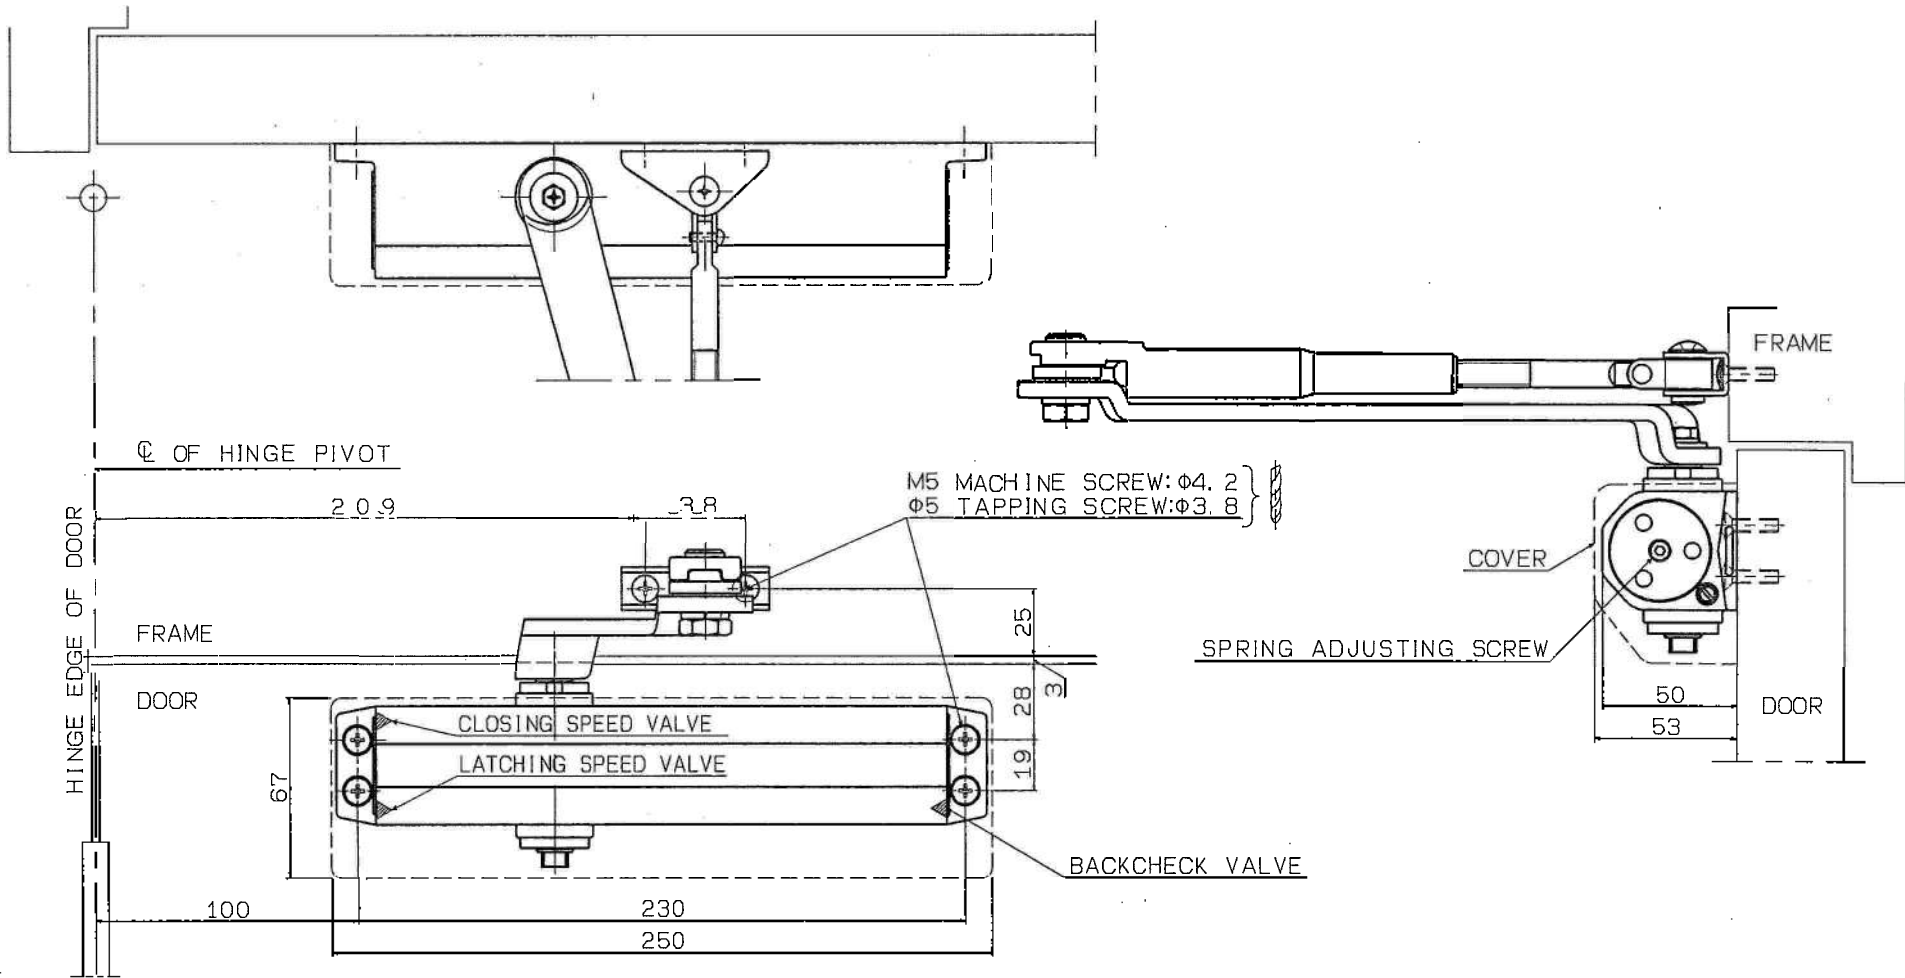

With hold-open	Maximum door weight	Maximum door width
DS-2550	20~80kg	750~1100mm

- Spring adjustable type
- With backcheck

RYOBI LIMITED	PRODUCTS	APPLICATION	MODEL No.	DATE	REV.
	DOOR CLOSER	standard	DS-2550	08/30/2018	