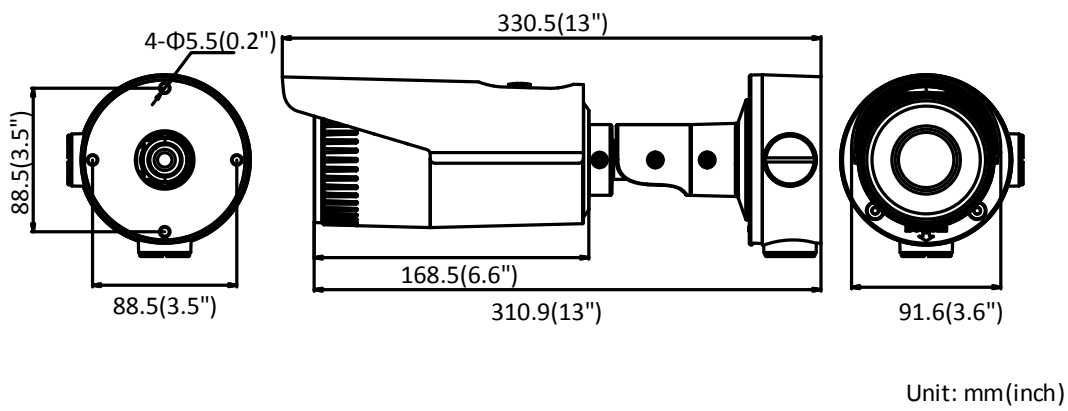

With Junction Box

Accessories