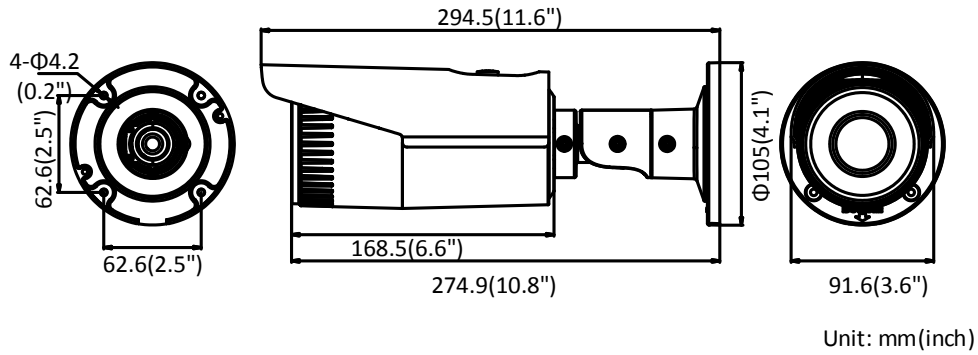

Dimensions

Without Junction Box