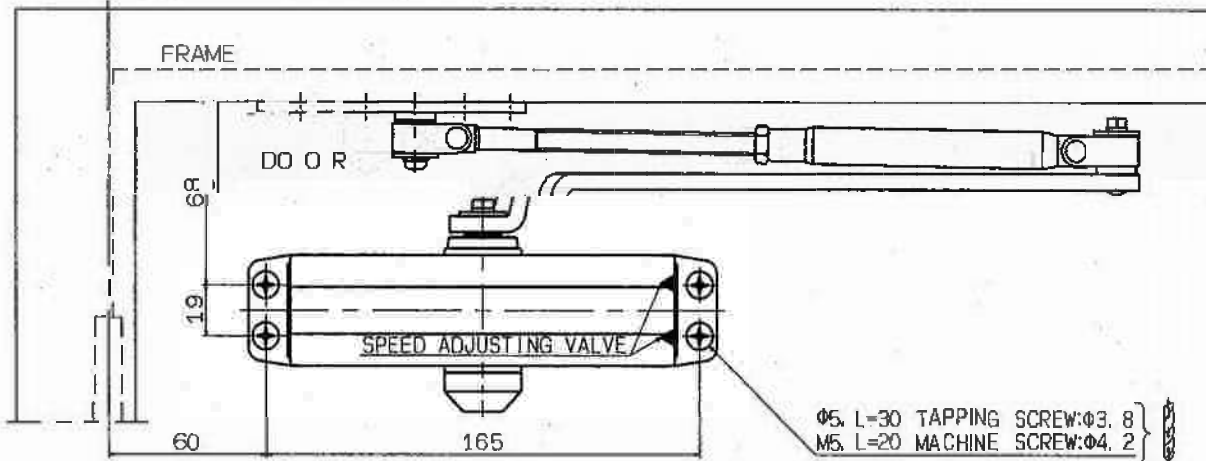

Size	NO cover		Maximum door weight	Maximum door width	A	B
	Without backcheck	With back check				
2	8803	8803BC	45kg	900mm	71mm	172mm
3			65kg	965mm	98mm	199mm

● Without hold-open

RYOBI LIMITED	PRODUCTS	APPLICATION	MODEL No.	DATE	REV.
	DOOR CLOSER	Standard	8803	08/30/2018	

Size	NO cover		Maximum door weight	Maximum door width
	Without backcheck	With backcheck		
2	8803P	8803PBC	45kg	900mm

● without hold-open

RYOBI LIMITED	PRODUCTS	APPLICATION	MODEL No.	DATE	REV.
	DOOR CLOSER	Parallel arm	8803P	08/30/2018	