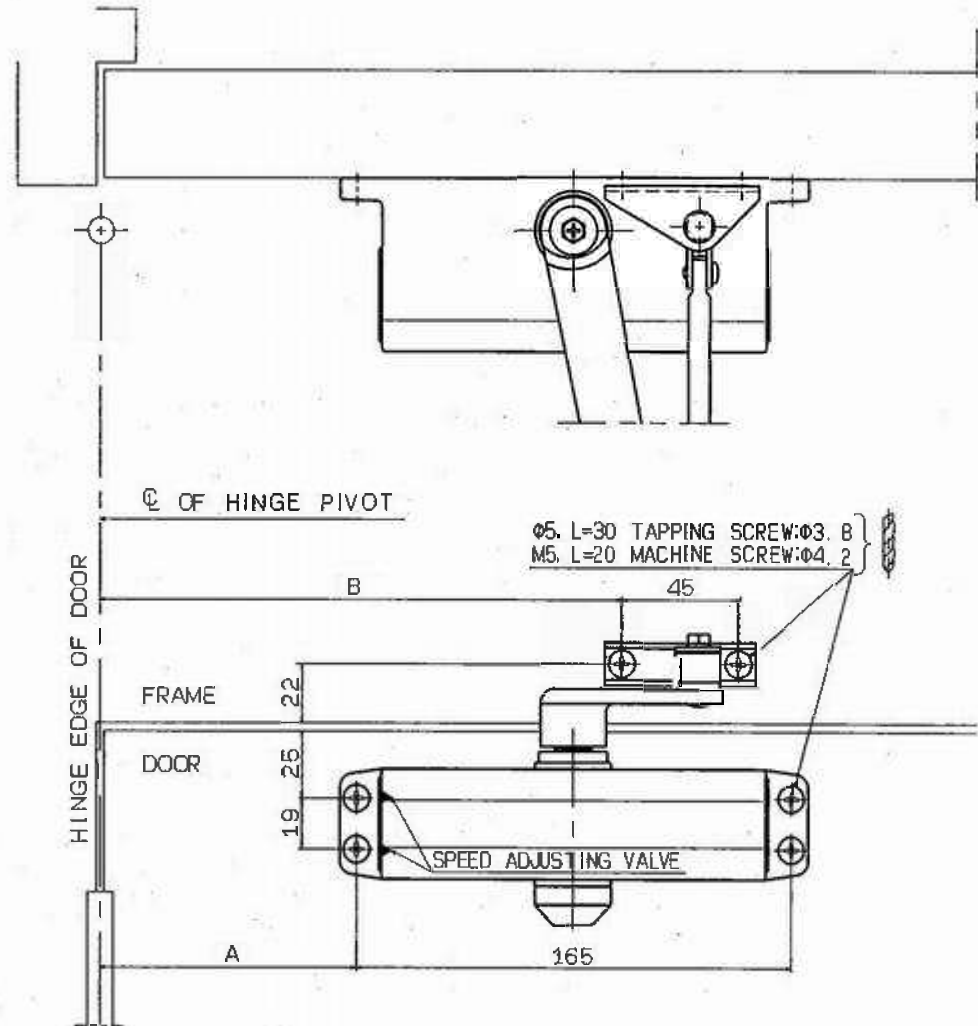

Size	NO cover		Maximum door weight	Maximum door width	A	B
	Without backcheck	With back check				
2	8803	8803BC	45kg	900mm	71mm	172mm
3			65kg	965mm	98mm	199mm

● Without hold-open

RYOBI LIMITED	PRODUCTS	APPLICATION	MODEL No.	DATE	REV.
	DOOR CLOSER	Standard	8803	08/30/2018	

Size	NO cover		Maximum door weight	Maximum door width
	Without backcheck	With backcheck		
2	8803P	8803PBC	45kg	900mm

● without hold-open

RYOBI LIMITED	PRODUCTS	APPLICATION	MODEL No.	DATE	REV.
	DOOR CLOSER	Parallel arm	8803P	08/30/2018	