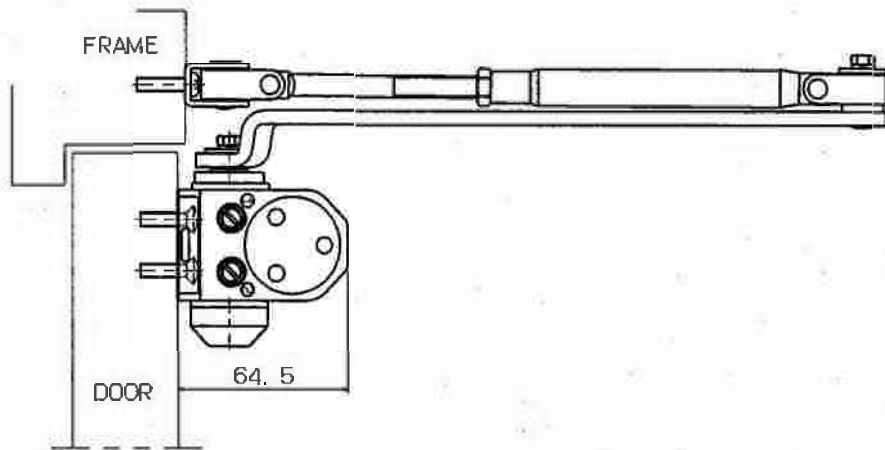

Size	NO cover		Maximum door weight	Maximum door width	A	B
	Without backcheck	With back check				
2	8803	8803BC	45kg	900mm	71mm	172mm
3			65kg	965mm	98mm	199mm

● Without hold-open

RYOBI LIMITED	PRODUCTS	APPLICATION	MODEL No.	DATE	REV.
	DOOR CLOSER	Standard	8803	08/30/2018	

Size	NO cover		Maximum door weight	Maximum door width
	Without backcheck	With backcheck		
2	8803P	8803PBC	45kg	900mm

● without hold-open

RYOBI LIMITED	PRODUCTS	APPLICATION	MODEL No.	DATE	REV.
	DOOR CLOSER	Parallel arm	8803P	08/30/2018	