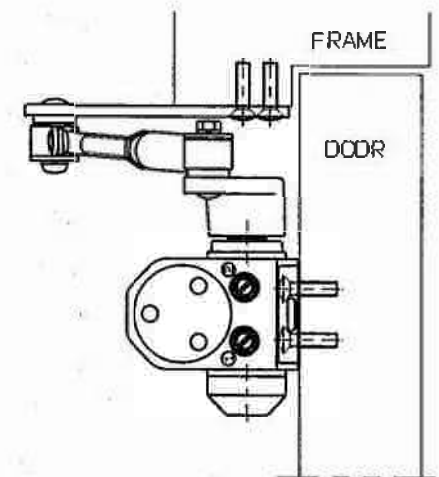

Size	NO cover		Maximum door weight	Maximum door width	A	B
	Without backcheck	With back check				
2	8803	8803BC	45kg	900mm	71mm	172mm
3			65kg	965mm	98mm	199mm

● Without hold-open

RYOBI LIMITED	PRODUCTS	APPLICATION	MODEL No.	DATE	REV.
	DOOR CLOSER	Standard	8803	08/30/2018	

Size	NO cover		Maximum door weight	Maximum door width
	Without backcheck	With backcheck		
2	8803P	8803PBC	45kg	900mm

● without hold-open

RYOBI LIMITED	PRODUCTS	APPLICATION	MODEL No.	DATE	REV.
	DOOR CLOSER	Parallel arm	8803P	08/30/2018	