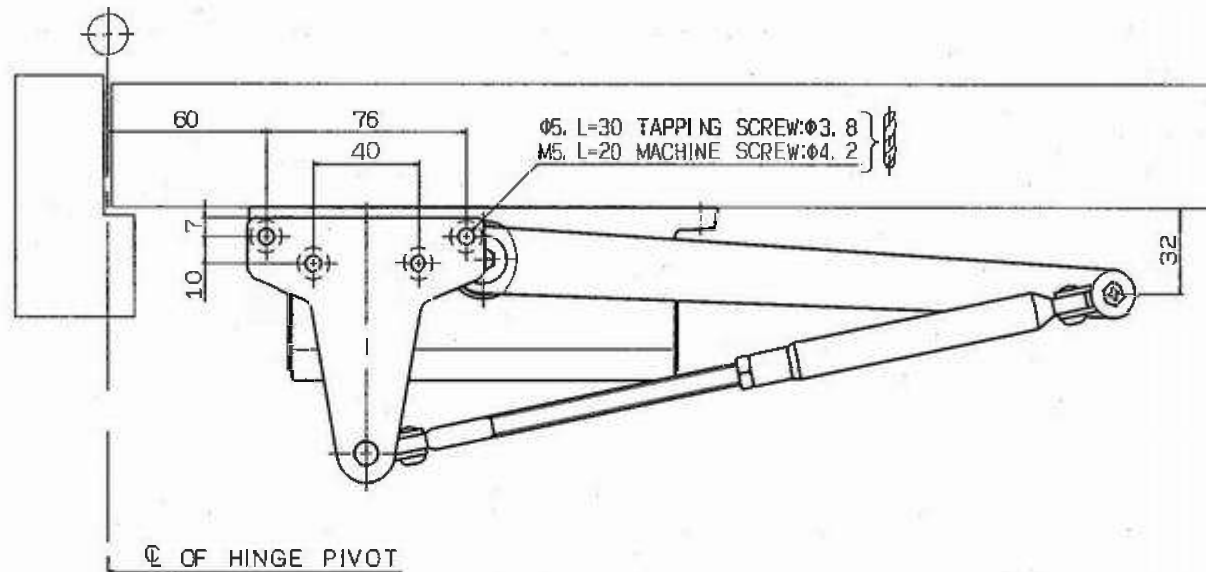

Size	NO cover		Maximum door weight	Maximum door width	A	B
	Without backcheck	With back check				
2	8803	8803BC	45kg	900mm	71mm	172mm
3			65kg	965mm	98mm	199mm

● Without hold-open

RYOBI LIMITED	PRODUCTS	APPLICATION	MODEL No.	DATE	REV.
	DOOR CLOSER	Standard	8803	08/30/2018	

Size	NO cover		Maximum door weight	Maximum door width
	Without backcheck	With backcheck		
2	8803P	8803PBC	45kg	900mm

● without hold-open

RYOBI LIMITED	PRODUCTS	APPLICATION	MODEL No.	DATE	REV.
	DOOR CLOSER	Parallel arm	8803P	08/30/2018	