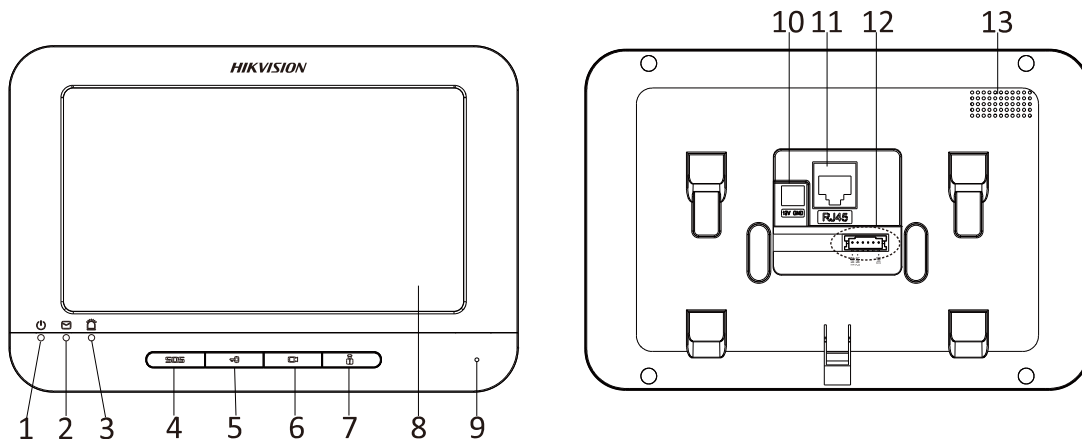

Specifications

Model	DS-KH6310-WL	
System parameters	Processor	High-Performance Embedded SOC Processor
	Operation system	Embedded Linux Operation System
Display parameters	Display screen	7-Inch Colorful TFT LCD
	Display resolution	800 × 480
	Operation method	Capacitive Touch Screen, Physical Button
	Operation interface	Flattened UI Operation Interface
Audio parameters	Audio input	Built-in Omnidirectional Microphone
	Audio output	Built-in Loudspeaker
	Audio compression standard	G.711 U
	Audio compression rate	64 Kbps
	Audio quality	Noise Suppression and Echo Cancellation
Network parameters	Ethernet	10/100 Mbps Self-Adaptive Ethernet
	Network protocol	TCP/IP, RTSP
Alarm parameters	Alarm input	2-ch Alarm Input Sensor
Device interfaces	Network interface	1 RJ-45 10/100 Mbps Self-Adaptive Ethernet Interface
	RS-485	1 RS-485 Half-Duplex Port
	I/O output	1
General	Memory	256 M
	Power supply	24 VDC, Power Over Network Cable (DS-KAD606, DS-KAD612)
		12 VDC
	Power consumption	≤10 W
	Working temperature	-10° C to + 55° C (14° F to 131° F)
	Working humidity	10% to 90%
	Dimensions (L × W × H)	217 mm × 142 mm × 26 mm (8.5" × 5.6" × 1.0")
Certification	FCC, IC, CE, C-TICK, ROHS, REACH, WEEE	

Appearance and Interfaces

Index	Description	Index	Description
1	Power Supply Indicator	8	LCD Display Screen
2	Information Indicator	9	Microphone
3	Alarm Indicator	10	Power Supply Interface
4	SOS Key	11	Network Interface
5	Unlock Key	12	Terminals
6	Live View Key	13	Loudspeaker
7	Management Center Key		