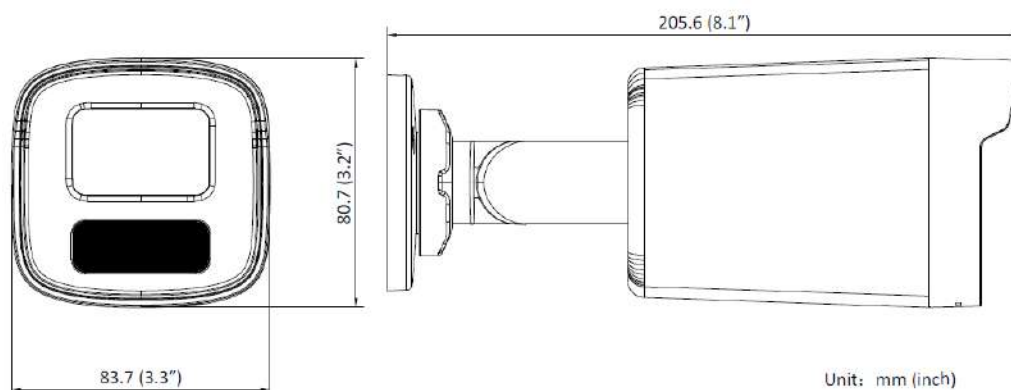

▪ Typical Application

Hikvision products are classified into three levels according to their anti-corrosion performance. Refer to the following description to choose for your using environment.

This model has NO SPECIFIC PROTECTION.

Level	Description
Top-level protection	Hikvision products at this level are equipped for use in areas where professional anti-corrosion protection is a must. Typical application scenarios include coastlines, docks, chemical plants, and more.
Moderate protection	Hikvision products at this level are equipped for use in areas with moderate anti-corrosion demands. Typical application scenarios include coastal areas about 2 kilometers (1.24 miles) away from coastlines, as well as areas affected by acid rain.
No specific protection	Hikvision products at this level are equipped for use in areas where no specific anti-corrosion protection is needed.

▪ Available Model

DS-2CD1T47G2-LUF (4/6 mm)

DS-2CD1T47G2-L (4/6 mm)

▪ Dimension