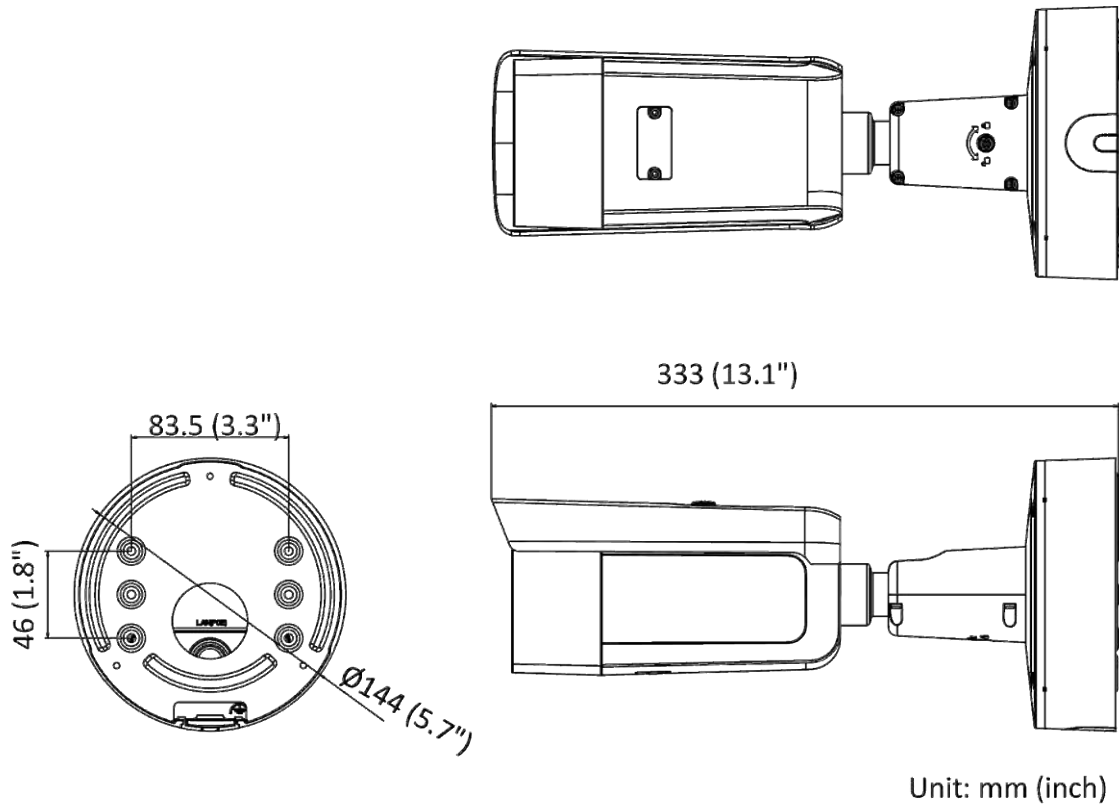

▪ Dimension

▪ Accessory

DS-1476ZJ-SUS
Corner Mount

DS-2251ZJ
Column Mount