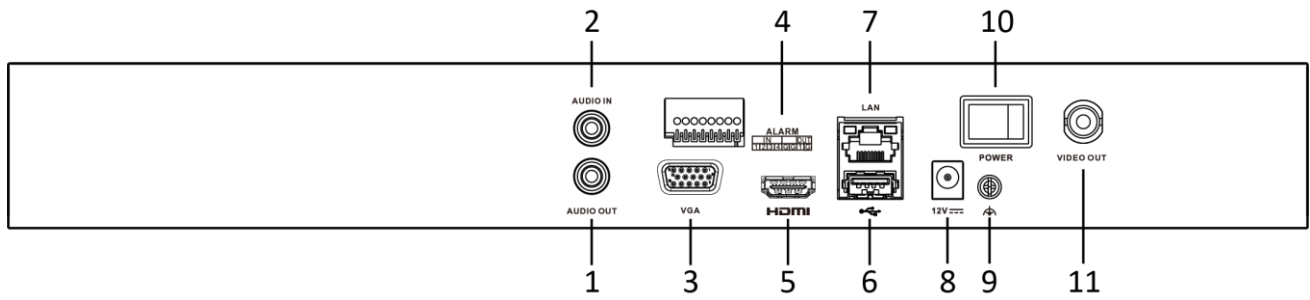

Physical Interface

No.	Description	No.	Description
1	AUDIO OUT	7	Network Interface
2	AUDIO IN	8	12 VDC power supply
3	VGA output (DB9 connector)	9	GND
4	Alarm IN/OUT	10	Power switch
5	HDMI interface	11	VIDEO OUT
6	USB 3.0 interface