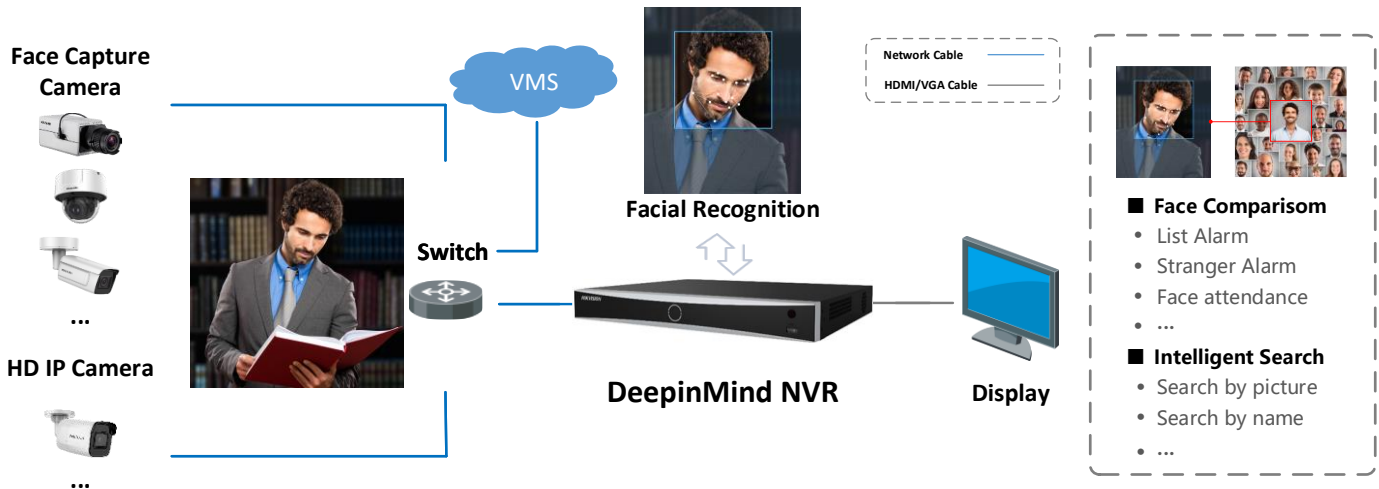

Application and Management

- Centralized management of network cameras, including configuration, information import/export, real-time information display, two-way audio, upgrade, etc.
- Connectable to Hikvision smart IP cameras, and capable of recording, playing back, and backing up VCA alarms

Typical Application

Facial Recognition and Face Picture Comparison

Modeling and analyzing face pictures captured by cameras. Comparing face pictures with the face picture library, and then trigger blacklist alarm and stranger alarm. Searching target person by picture and name features.