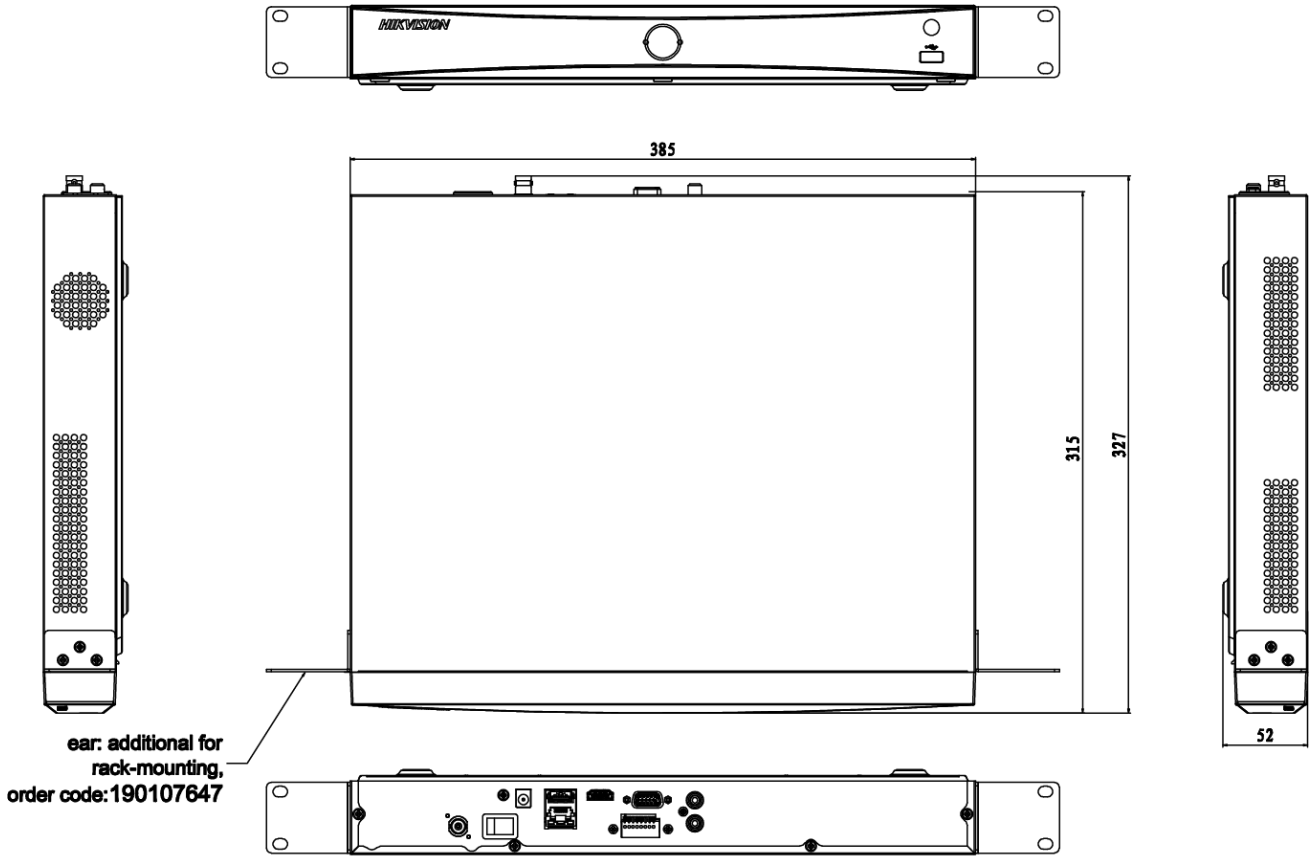

Dimension

Unit: mm

Physical Interface

No.	Description	No.	Description
1	AUDIO OUT	7	Network Interface
2	AUDIO IN	8	12 VDC power supply
3	VGA output (DB9 connector)	9	GND
4	Alarm IN/OUT	10	Power switch
5	HDMI interface	11	VIDEO OUT
6	USB 3.0 interface		