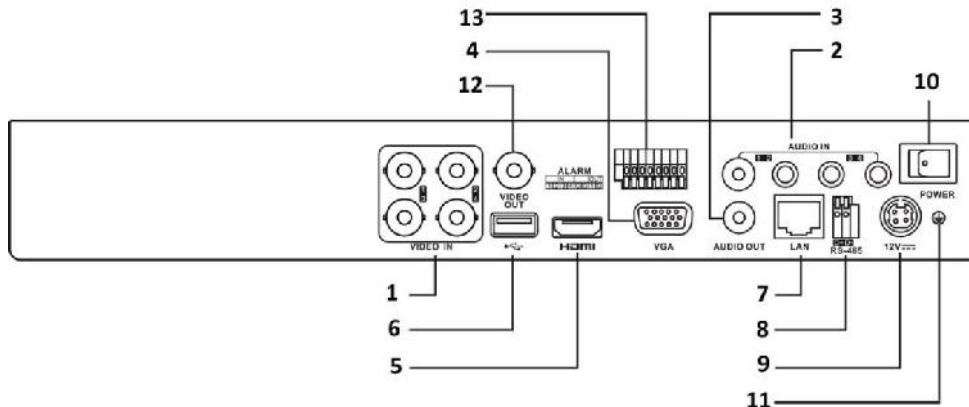

Physical Interfaces

NOTE

The rear panel of DS-7208HUHI-K1 provides 8 video input interfaces.

Index	Description	Index	Description
1	VIDEO IN	8	RS-485 Serial Interface
2	AUDIO IN, RCA Connector	9	12 VDC Power Input
3	AUDIO OUT, RCA Connector	10	Power Switch
4	VGA Interface	11	GND
5	HDMI Interface	12	VIDEO OUT
6	USB Interface	13	Alarm In/Out
7	LAN Network Interface		

Available Models

DS-7204HUHI-K1, DS-7208HUHI-K1

Distributed by

ООО "Компания Строммир"

г. Киев, ул. Борщаговская 154А, оф. 435
+38 (044) 331-15-43 info@smartel.ua
www.smartel.ua

HIKVISION

Headquarters

No.555 Qianmo Road, Binjiang District,
Hangzhou 310051, China
T +86-571-8907-5998
overseasbusness@hikvision.com

Hikvision USA
T +1-909-895-0400
sales.usa@hikvision.com

Hikvision Italy
T +39-0438-6902
info.it@hikvision.com

Hikvision Singapore
T +65-6584-4718
sg@hikvision.com

Hikvision Africa
T +27 (10) 0351172
sale.africa@hikvision.com

Hikvision Europe
T +31-23-55-42-770
info.eu@hikvision.com

Hikvision France
T +33(0)1 85 330 450
info.fr@hikvision.com

Hikvision Oceania
T +61-2-8599-4233
salesau@hikvision.com

Hikvision Hong Kong
T +852-2151-1761

Hikvision Middle East
T +971-4-8816086
salesme@hikvision.com

Hikvision Spain
T +34-91-737-16-55
info.es@hikvision.com

Hikvision Canada
T +1-909-895-0400
sales.usa@hikvision.com

Hikvision Russia
T +7-495-669-67-99
saleru@hikvision.com

Hikvision Poland
T +48-22-460-01-50
poland@hikvision.com

Hikvision Korea
T +82-31-731-8841
sales.korea@hikvision.com

Hikvision India
T +91-22-28489900
sales@pramahikvision.com

Hikvision UK
T +01628-902140
support.uk@hikvision.com

Hikvision Brazil
T +55 11 3318-0050
Latam.support@hikvision.com