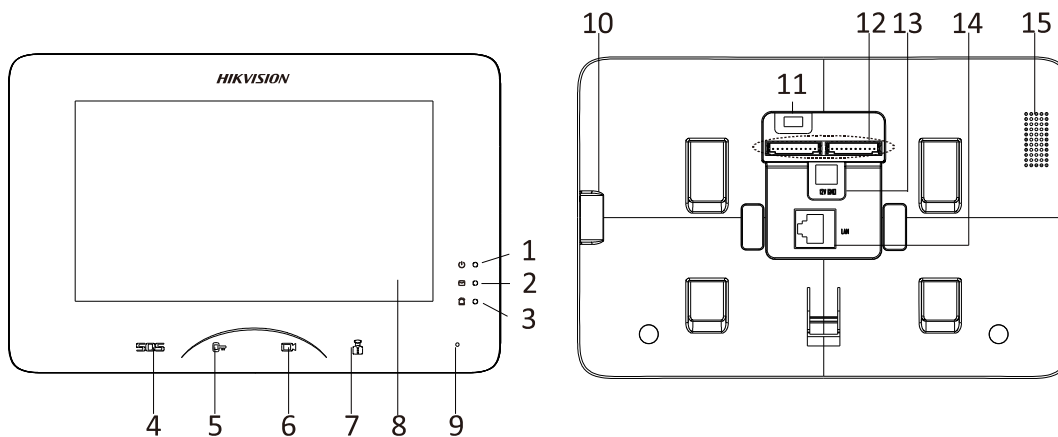

Appearance and Interfaces

Index	Description	Index	Description
1	Power Supply Indicator	9	Microphone
2	Information Indicator	10	TF Card Slot
3	Alarm Indicator	11	Serial Port
4	SOS Touch Key	12	Terminals
5	Unlock Touch Key	13	Power Supply Interface
6	Live View Touch Key	14	Network Interface
7	Management Center Touch Key	15	Loudspeaker
8	LCD Display Screen		

Distributed by

ООО "Компания Строимир"
г. Киев, ул. Борщаговская 154А, оф. 435
+38 (044) 331-15-43 info@smartel.ua
www.smartel.ua

Available Model

DS-KH8300-T

HIKVISION

Headquarters

No.555 Qianmo Road, Binjiang District,
Hangzhou 310051, China
T +86-571-8807-5998
overseasbusiness@hikvision.com

Hikvision USA
T +1-909-895-0400
sales.usa@hikvision.com

Hikvision Italy
T +39-0438-6902
info.it@hikvision.com

Hikvision Singapore
T +65-6684-4718
sg@hikvision.com

Hikvision Africa
T +27 (10) 0351172
sale.africa@hikvision.com

Hikvision Europe
T +31-23-55-42-770
info.eu@hikvision.com

Hikvision France
T +33(0)1-85-330-450
info.fr@hikvision.com

Hikvision Oceania
T +61-2-8599-4233
salesau@hikvision.com

Hikvision Hong Kong
T +852-2151-1761

Hikvision Middle East
T +971-4-8816086
salesme@hikvision.com

Hikvision Spain
T +34-91-737-16-55
info.es@hikvision.com

Hikvision Canada
T +1-909-895-0400
sales.usa@hikvision.com

Hikvision Russia
T +7-495-669-67-99
sateru@hikvision.com

Hikvision Poland
T +48-22-460-01-50
poland@hikvision.com

Hikvision Korea
T +82-31-731-8841
sales.korea@hikvision.com

Hikvision India
T +91-22-28469900
sales@pramahikvision.com

Hikvision UK
T +01628-902140
support.uk@hikvision.com

Hikvision Brazil
T +55 11 3318-0050
Latam.support@hikvision.com