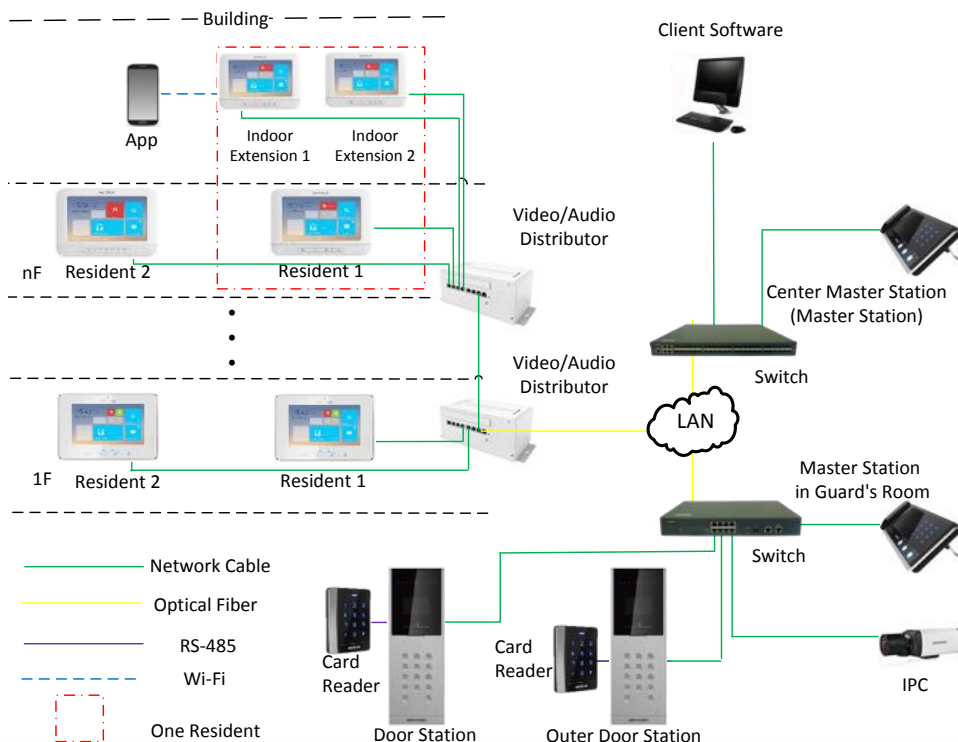

Typical Application