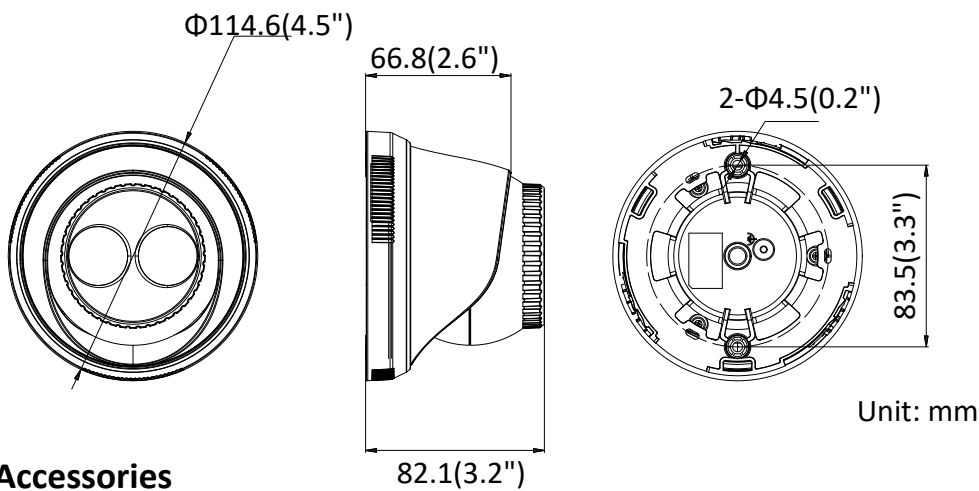

## Specifications

<b>Camera</b>	
Image Sensor	1/2.8" Progressive Scan CMOS
Min. Illumination	Color: 0.01 Lux @(F1.2, AGC ON), 0.028Lux @(F2.0, AGC ON); B/W: 0.001 Lux @(F1.2, AGC ON), 0.0028 Lux @(F2.0, AGC ON), 0 Lux with IR
Shutter Speed	1/3 s to 1/100,000 s
Slow Shutter	Yes
Auto-Iris	No
Day & Night	IR Cut Filter
Digital Noise Reduction	3D DNR
WDR	Digital WDR
3-Axis Adjustment	Pan: 0° to 360°, tilt: 0° to 75°, rotate: 0° to 360°
<b>Lens</b>	
Focal Length	2.8/4/6 mm
Aperture	F2.0
Focus	No
FOV	2.8 mm: horizontal FOV: 103°, vertical FOV: 62°, diagonal FOV: 118° 4 mm: horizontal FOV: 90°, vertical FOV: 48°, diagonal FOV: 109° 6 mm: horizontal FOV: 55°, vertical FOV: 31°, diagonal FOV: 62°
Lens Mount	M12
<b>IR</b>	
IR Range	Up to 30 m
Wavelength	850nm
<b>Compression Standard</b>	
Video Compression	Main stream: H.265/H.264 Sub-stream: H.265/H.264/MJPEG
H.264 Type	Baseline Profile/Main Profile/High Profile
H.264+	Main stream supports
H.265 Type	Main Profile
H.265+	Main stream supports
Video Bit Rate	32 Kbps to 8 Mbps
<b>Smart Feature-set</b>	
Behavior Analysis	Line crossing detection, intrusion detection
Region of Interest	1 fixed region for main stream
<b>Image</b>	
Max. Resolution	1920 × 1080
Main Stream	50Hz: 25fps (1920 × 1080, 1280 × 960, 1280 × 720) 60Hz: 30fps (1920 × 1080, 1280 × 960, 1280 × 720)
Sub-Stream	50Hz: 25fps (704 × 576, 640 × 480, 352 × 288, 320 × 240) 60Hz: 30fps (704 × 480, 640 × 480, 352 × 240, 320 × 240)
Image Enhancement	BLC, 3D DNR
Image Settings	Rotate mode, saturation, brightness, contrast, sharpness adjustable by client software or web browser
Target Cropping	No
Day/Night Switch	Day/Night/Auto/Schedule

## Dimensions