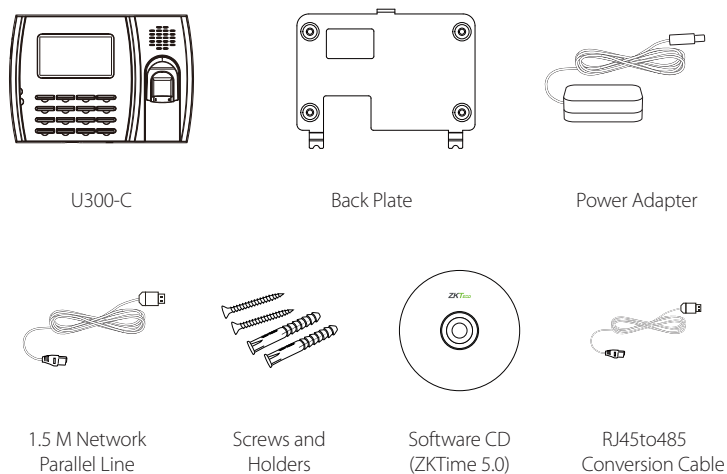

What's in the Box