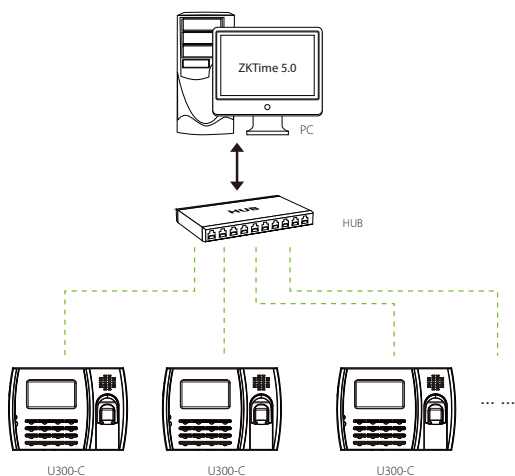

Specifications

Fingerprint Capacity	3000
ID Card Capacity	10,000 (Optional)
Record Capacity	100,000
Display	3-inch Screen
Communication	RS232/485, TCP/IP, USB-host, USB-client
Standard Functions	SMS, Workcode, DST, Scheduled-bell, Self-Service Query, Automatic Status Switch
Optional Functions	ID/Mifare/HID, 9 digit user ID, Webserver, Photo ID, ADMS
Software	ZKTime 5.0 (Free), ZKTime.Net
Power Supply	DC 5V 2A
Verification Speed	≤0.5 Sec.
Operating Temp.	0°C - 45°C
Operating Humidity	20% - 80%
Dimension	181.6×126×49mm (Length×Width×Thickness)
Net Weight	1.2 kg

Configuration