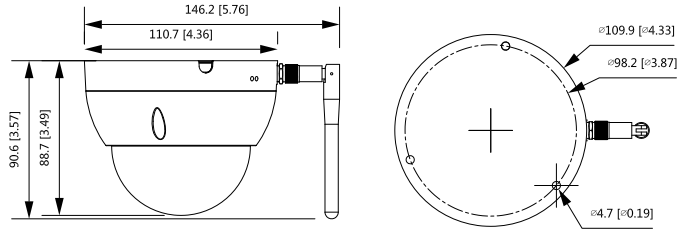

Structure

Casing	Metal
Dimensions	146.2 mm × 110.7 mm × 90.6 mm (5.8" × 4.4" × 3.6") (L × W × H)
Net Weight	408 g (0.9 lb)
Gross Weight	729 g (1.6 lb)

Dimensions (mm[inch])

Ordering Information

Type	Model	Description
2MP Camera	DH-IPC-HDBW1235EP-W-0280B-S2	2MP IR DOME Wi-Fi Camera, PAL
	DH-IPC-HDBW1235EN-W-0280B-S2	2MP IR DOME Wi-Fi Camera, NTSC
	DH-IPC-HDBW1235EP-W-0360B-S2	2MP IR DOME Wi-Fi Camera, PAL
	DH-IPC-HDBW1235EN-W-0360B-S2	2MP IR DOME Wi-Fi Camera, NTSC
Accessories (optional)	PFA136	Junction Box
	PFB203W	Wall Mount
	PFA152-E	Pole Mount