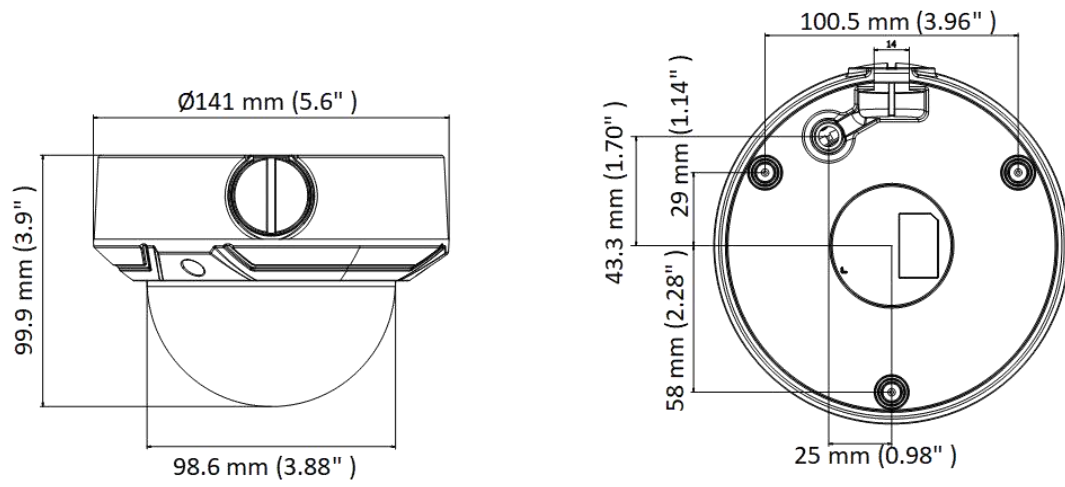

▪ Available Model

IPC-D640H-Z (2.8 to 12 mm)

▪ Dimension

Unit: mm (inch)

▪ Accessory

▪ Optional

<p>HIA-B402-135 Wall Mount</p> 	<p>HIA-B101-135 Pendant Mount</p> 	<p>HIA-J104-DM21 Junction Box</p> 	<p>HIA-P102 Rain Shade</p> 	<p>HIA-B404 Wall Mount</p> 
<p>HIA-J203-DM23 Inclined ceiling Junction Box</p> 	<p>HIA-B301 Vertical Pole Mount</p> 	<p>HIA-B201 Corner Mount</p> 	<p>D20-AP Adapter Plate</p> 	<p>HIA-B501 In-ceiling Mount</p> 
<p>HIA-P103 Rain Shade</p> 	<p>HIA-B402-135B Wall Mount</p> 			