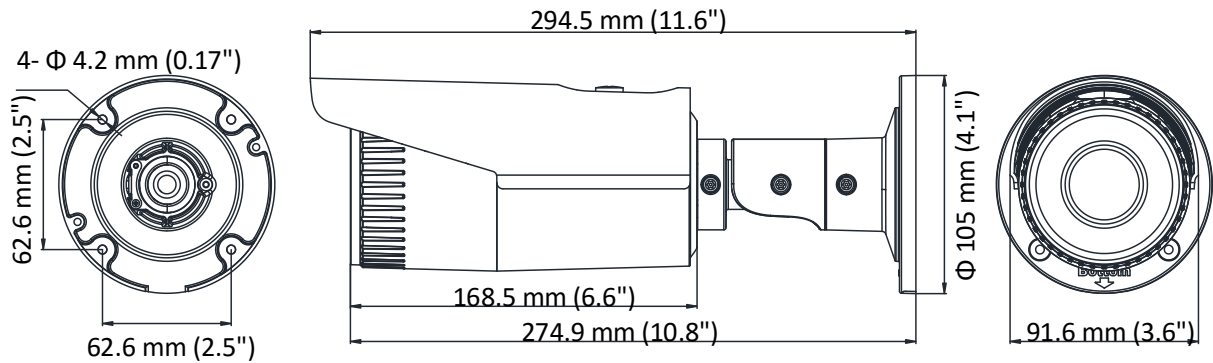

Available Models

DS-2CD1621FWD-I (Z)

Dimension

Accessory

Distributed by

ООО Компания "Строимир"
г. Киев, ул. Борщаговская 154А, оф. 435
+38 (044) 331-15-43 info@smartel.ua
<https://smartel.ua>

HIKVISION®

Headquarters

No.555 Qianmo Road, Binjiang District,
Hangzhou 310051, China
T +86-571-8807-5998
overseasbusiness@hikvision.com

Hikvision USA
T +1-909-895-0400
sales.usa@hikvision.com

Hikvision Italy
T +39-0438-6902
info.it@hikvision.com

Hikvision Singapore
T +65-6684-4718
sg@hikvision.com

Hikvision Africa
T +27 (10) 0351172
sale.africa@hikvision.com

Hikvision Europe
T +31-23-55-42-770
info.eu@hikvision.com

Hikvision France
T +33(0)1-85-330-450
info.fr@hikvision.com

Hikvision Oceania
T +61-2-8599-4233
salesau@hikvision.com

Hikvision Hong Kong
T +852-2151-1761

Hikvision Middle East
T +971-4-8816086
salesme@hikvision.com

Hikvision Spain
T +34-91-737-16-55
info.es@hikvision.com

Hikvision Canada
T +1-909-895-0400
sales.usa@hikvision.com

Hikvision Russia
T +7-495-669-67-99
saleru@hikvision.com

Hikvision Poland
T +48-22-460-01-50
poland@hikvision.com

Hikvision Korea
T +82-31-731-8841
sales.korea@hikvision.com

Hikvision India
T +91-22-28469900
sales@pramahikvision.com

Hikvision UK
T +01628-902140
support.uk@hikvision.com

Hikvision Brazil
T +55 11 3318-0050
Latam.support@hikvision.com