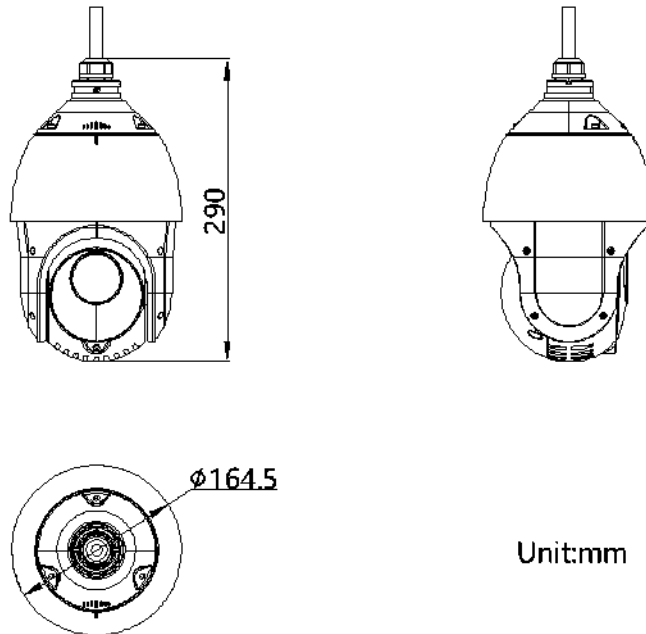

more.
Moderate protection	Hikvision products at this level are equipped for use in areas with moderate anti-corrosion demands. Typical application scenarios include coastal areas about 2 kilometers (1.24 miles) away from coastlines, as well as areas affected by acid rain.
No specific protection	Hikvision products at this level are equipped for use in areas where no specific anti-corrosion protection is needed.

▪ **Dimension**

▪ **Accessory**

▪ **Included**

DS-1618ZJ	ASW0081-122000 2W