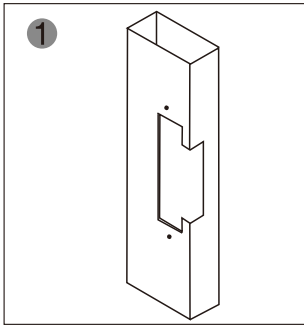

YLI ELECTRONIC

Long-type Electric Strike with Signal

Model: YS-132NO/NC-S

Specification

Size	250Lx25Wx31H(mm)
Voltage	12VDC
Current	200mA
Feature	Fail Secure(YS-132NO-S) Fail Safe(YS-132NC-S)
Suitable For	Wooden Door, Metal Door
Finishing	Electroplating
Weight	0.4kg

Diagram(unit:mm)

Options of Mechanical Lock

Mechanical Lock

Knob lock

Installation

1 Cut hole according to the dimension of strike.

2 Assemble the lock and connect it to the power to test

3 Fix the electric strike