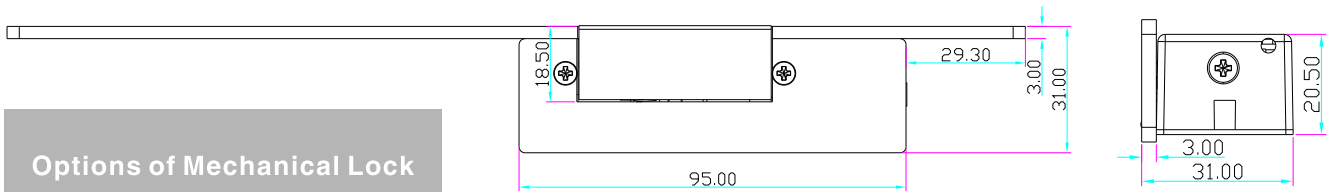

YLI ELECTRONIC

Long-type Electric Strike with Signal

Model: YS-132NO/NC-S

Specification

Size	250Lx25Wx31H(mm)
Voltage	12VDC
Current	200mA
Feature	Fail Secure(YS-132NO-S) Fail Safe(YS-132NC-S)
Suitable For	Wooden Door, Metal Door
Finishing	Electroplating
Weight	0.4kg

Diagram(unit:mm)

Options of Mechanical Lock

Mechanical Lock

Knob lock

Installation

1 Cut hole according to the dimension of strike.

2 Assemble the lock and connect it to the power to test

3 Fix the electric strike