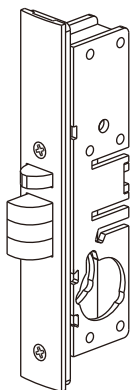

YLI ELECTRONIC

Long-type Electric Strike with Signal

Model: YS-132NO/NC-S

Specification

Size	250Lx25Wx31H(mm)
Voltage	12VDC
Current	200mA
Feature	Fail Secure(YS-132NO-S) Fail Safe(YS-132NC-S)
Suitable For	Wooden Door, Metal Door
Finishing	Electroplating
Weight	0.4kg

Diagram(unit:mm)

Options of Mechanical Lock

Mechanical Lock

Knob lock

Installation

1 Cut hole according to the dimension of strike.

2 Assemble the lock and connect it to the power to test

3 Fix the electric strike