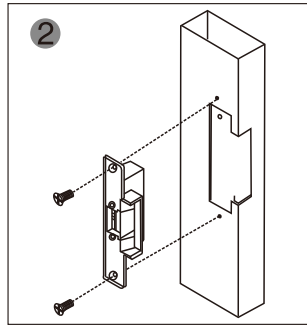

YLI ELECTRONIC

Long-type Electric Strike with Signal

Model: YS-132NO/NC-S

Specification

Size	250Lx25Wx31H(mm)
Voltage	12VDC
Current	200mA
Feature	Fail Secure(YS-132NO-S) Fail Safe(YS-132NC-S)
Suitable For	Wooden Door, Metal Door
Finishing	Electroplating
Weight	0.4kg

Diagram(unit:mm)

Options of Mechanical Lock

Mechanical Lock

Knob lock

Installation

1 Cut hole according to the dimension of strike.

2 Assemble the lock and connect it to the power to test

3 Fix the electric strike