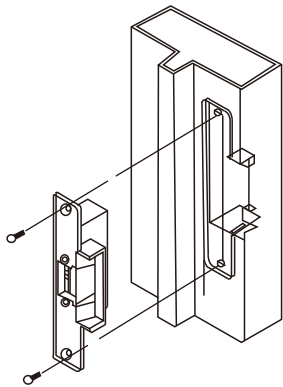

Suitable for

Metal Door Frame