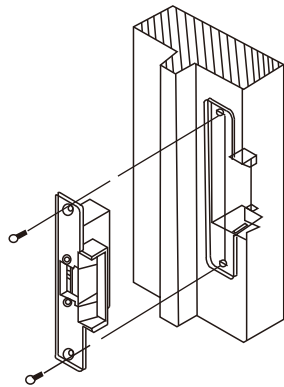

Wooden Door Frame