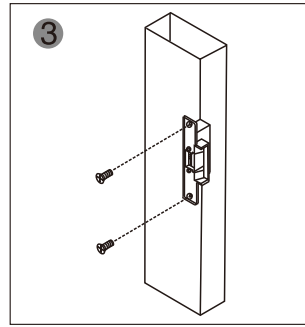

YLI ELECTRONIC

Long-type Electric Strike with Signal

Model: YS-132NO/NC-S

Specification

Size	250Lx25Wx31H(mm)
Voltage	12VDC
Current	200mA
Feature	Fail Secure(YS-132NO-S) Fail Safe(YS-132NC-S)
Suitable For	Wooden Door, Metal Door
Finishing	Electroplating
Weight	0.4kg

Diagram(unit:mm)

Options of Mechanical Lock

Mechanical Lock

Knob lock

Installation

1 Cut hole according to the dimension of strike.

2 Assemble the lock and connect it to the power to test

3 Fix the electric strike