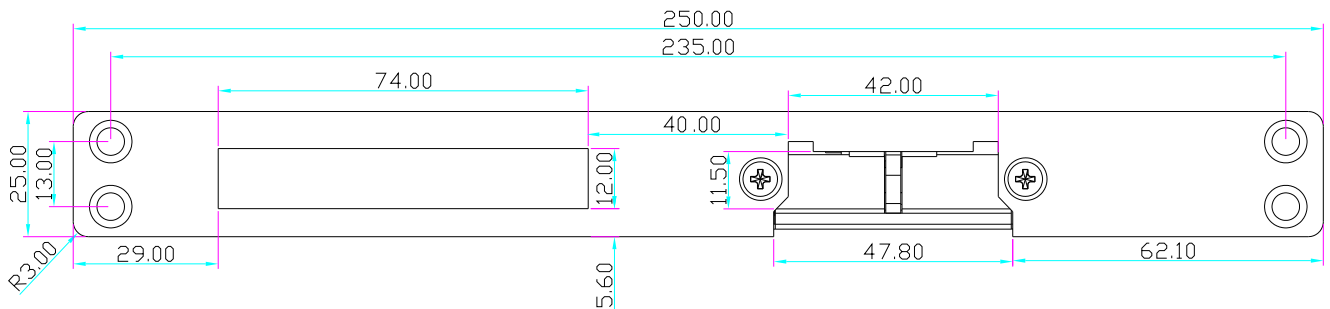

YLI ELECTRONIC

Long-type Electric Strike with Signal

Model: YS-132NO/NC-S

Specification

Size	250Lx25Wx31H(mm)
Voltage	12VDC
Current	200mA
Feature	Fail Secure(YS-132NO-S) Fail Safe(YS-132NC-S)
Suitable For	Wooden Door, Metal Door
Finishing	Electroplating
Weight	0.4kg

Diagram(unit:mm)

Options of Mechanical Lock

Mechanical Lock

Knob lock

Installation

1 Cut hole according to the dimension of strike.

2 Assemble the lock and connect it to the power to test

3 Fix the electric strike