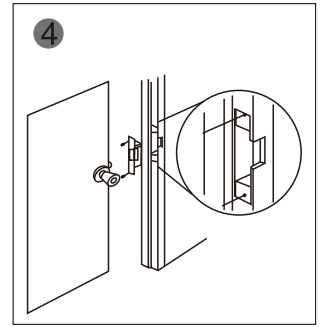

YLI ELECTRONIC

Long-type Electric Strike with Signal

Model: YS-132NO/NC-S

Specification

Size	250Lx25Wx31H(mm)
Voltage	12VDC
Current	200mA
Feature	Fail Secure(YS-132NO-S) Fail Safe(YS-132NC-S)
Suitable For	Wooden Door, Metal Door
Finishing	Electroplating
Weight	0.4kg

Diagram(unit:mm)

Options of Mechanical Lock

Mechanical Lock

Knob lock

Installation

1 Cut hole according to the dimension of strike.

2 Assemble the lock and connect it to the power to test

3 Fix the electric strike