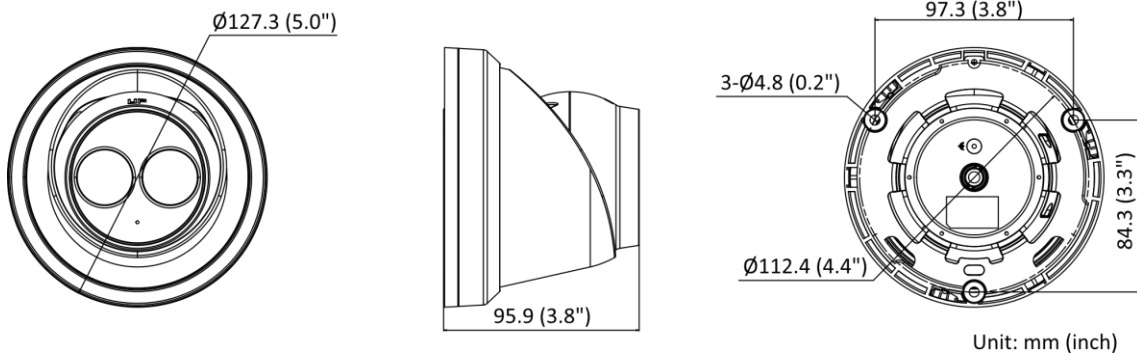

▪ **Dimension**

▪ **Accessory**

▪ **Optional**

DS-1271ZJ-130-TRL Pendant Mount	DS-1276ZJ-SUS (Black) Corner Mount	DS-1281ZJ-M (Black) Inclined Ceiling Mount	DS-1275ZJ-SUS Vertical Pole Mount	DS-1271ZJ-130-TRL (Black) Pendant Mount
DS-1280ZJ-DM8 (Black) Junction Box	DS-1281ZJ-M Inclined ceiling mount	DS-1273ZJ-130B-TRL Wall mount	DS-1276ZJ-SUS Corner mount	DS-1275ZJ-SUS (Black) Vertical Pole Mount
DS-1273ZJ-130-TRL (Black) Wall Mount	DS-1280ZJ-DM8 Junction box	DS-1273ZJ-130-TRL Wall mount