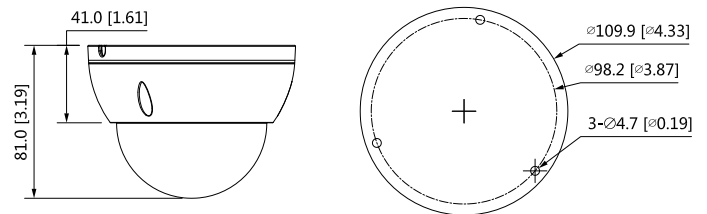

Dimensions (mm[inch])

Accessories

Optional: