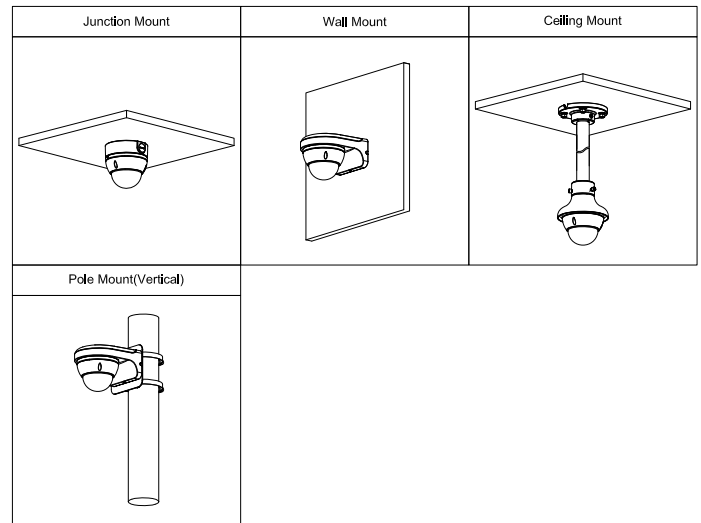

Entry Series | DH-IPC-HDBW1230E-S5

Environment

Operating Conditions	-40°C to +60°C (-40°F to +140°F)/less than ≤ 95%
Storage Temperature	-40°C to +60°C (-40°F to +140°F)
Protection	IP67; IK10

Structure

Casing	Metal
Product Dimensions	81 mm × Φ109.9 mm (3.2" × Φ4.3")
Net Weight	0.35 kg (0.7 lb)
Gross Weight	0.50 kg (1.1 lb)

Ordering Information

Type	Part Number	Description
2MP Camera	DH-IPC-HDBW1230E-S5	2MP Entry IR Fixed Focal Dome Network Camera, PAL
	DH-IPC-HDBW1230EN-S5	2MP Entry IR Fixed Focal Dome Network Camera, NTSC
Accessories (optional)	PFA136	Junction Box
	PFB203W	Wall Mount
	PFA152-E	Pole Mount
	PFA106	Mount Adapter
	PFB220C	Ceiling Mount
	PFM321D	DC12V1A Power Adapter
	LR1002-1ET/1EC	Single-port Long Reach Ethernet over Coax Extender
	PFM900-E	Integrated Mount Tester