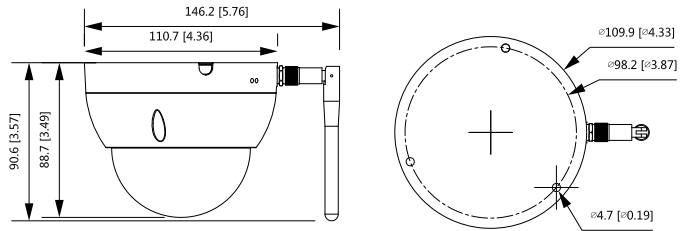

Structure

Casing	Metal
Dimensions	146.2 mm × 110.7 mm × 90.6 mm (5.8" × 4.4" × 3.6") (L × W × H)
Net Weight	408 g (0.9 lb)
Gross Weight	729 g (1.6 lb)

Dimensions (mm[inch])

Ordering Information

Type	Model	Description
4MP Camera	DH-IPC-HDBW1435EP-W-0280B-S2	4MP IR DOME Wi-Fi Camera, PAL
	DH-IPC-HDBW1435EN-W-0280B-S2	4MP IR DOME Wi-Fi Camera, NTSC
	DH-IPC-HDBW1435EP-W-0360B-S2	4MP IR DOME Wi-Fi Camera, PAL
	DH-IPC-HDBW1435EN-W-0360B-S2	4MP IR DOME Wi-Fi Camera, NTSC
Accessories (optional)	PFA136	Junction Box
	PFB203W	Wall Mount
	PFA152-E	Pole Mount