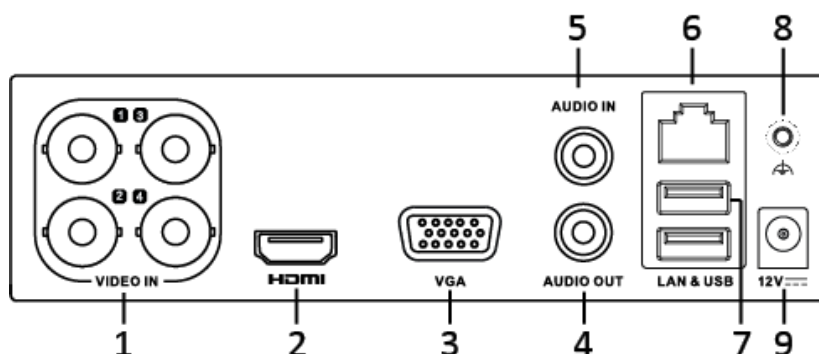

Physical Interfaces

The rear panel of DS-7108HGHI-F1/N and DS-7116HGHI-F1/N provides 8 and 16 video input interfaces.

Index	Description	Index	Description
1	VIDEO IN	6	LAN Network Interface
2	HDMI Interface	7	USB Ports
3	VGA Interface	8	GND
4	AUDIO OUT, RCA Connector	9	12VDC Power Input
5	AUDIO IN, RCA Connector		

Available Models

DS-7104HGHI-F1/N, DS-7108HGHI-F1/N, DS-7116HGHI-F1/N.

Distributed by

ООО "Компания Строимир"

г. Киев, ул. Борщаговская 154А, оф. 435
+38 (044) 331-15-43 info@smartel.ua
www.smartel.ua

Headquarters

No.555 Qianmo Road, Binjiang District,
Hangzhou 310051, China
T +86-571-8807-5998
overseasbusiness@hikvision.com

Hikvision USA
T +1-909-895-0400
sales.usa@hikvision.com

Hikvision Italy
T +39-0438-6902
info.it@hikvision.com

Hikvision Singapore
T +65-6684-4718
sg@hikvision.com

Hikvision Europe
T +31-23-5542770
saleseuro@hikvision.com

Hikvision France
T +33(0)1-85-330-444
info.fr@hikvision.com

Hikvision Oceania
T +61-2-8599-4233
salesau@hikvision.com

Hikvision Middle East
T +971-4-8816086
salesme@hikvision.com

Hikvision Spain
T +34-91-737-16-55
info.es@hikvision.com

Hikvision Hong Kong
T +852-2151-1761

Hikvision Russia
T +7-495-669-67-99
saleru@hikvision.com

Hikvision Poland
T +48-22-460-01-50
poland@hikvision.com

Hikvision Canada
T +1-909-895-0400
sales.usa@hikvision.com

Hikvision India
T +91-22-28469900
sales@pramahikvision.com

Hikvision UK
T +44-1628-9021-4
support.uk@hikvision.com