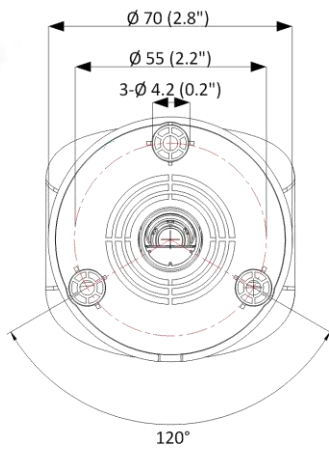

Day/Night Switch	Day, Night, Auto, Schedule
Image Enhancement	BLC, 3D DNR
<b>Interface</b>	
Ethernet Interface	1 RJ45 10 M/100 M self-adaptive Ethernet port
On-board storage	Built-in micro SD/SDHC/SDXC slot, up to 256GB (supports image and logs storage only)
<b>Event</b>	
Basic Event	Motion detection, video tampering alarm, exception
<b>General</b>	
Linkage Method	Upload to FTP, notify surveillance center, send email
Material	Metal & Plastic
Dimension	186.3 mm × 71.4 mm × 66.7 mm (7.3" × 2.8" × 2.6")
Package Dimension	216 mm × 121 mm × 118 mm (8.5" × 4.8" × 4.6")
Weight	Approx. 270 g (0.6 lb.)
With Package Weight	Approx. 490 g (1.1 lb.)
Storage Conditions	-30 °C to 60 °C (-22 °F to 140 °F). Humidity: 95% or less (non-condensing)
Startup and Operating Conditions	-30 °C to 60 °C (-22 °F to 140 °F). Humidity: 95% or less (non-condensing)
Language	English, Ukrainian
General Function	Anti-flicker, heartbeat, mirror, password protection, privacy mask, watermark, IP address filter
Firmware Version	V5.5.120
Power Consumption and Current	12 VDC, 0.4 A, max. 5 W PoE: (802.3af, 36 V to 57 V), 0.2 A to 0.15 A, max. 6.5 W
Power Supply	12 VDC ± 25% PoE: 802.3af, Class 3
Power Interface	Ø5.5 mm coaxial power plug
<b>Approval</b>	
EMC	FCC SDoC (47 CFR Part 15, Subpart B); CE-EMC (EN 55032: 2015, EN 61000-3-2: 2014, EN 61000-3-3: 2013, EN 50130-4: 2011 +A1: 2014); RCM (AS/NZS CISPR 32: 2015); IC VoC (ICES-003: Issue 6, 2016); KC (KN 32: 2015, KN 35: 2015)
Safety	UL (UL 60950-1); CB (IEC 60950-1:2005 + Am 1:2009 + Am 2:2013, IEC 62368-1:2014); CE-LVD (EN 60950-1:2005 + Am 1:2009 + Am 2:2013, IEC 62368-1:2014); BIS (IS 13252(Part 1):2010+A1:2013+A2:2015)
Environment	CE-RoHS (2011/65/EU); WEEE (2012/19/EU); Reach (Regulation (EC) No 1907/2006)
Protection	IP67 (IEC 60529-2013)

## ▪ Dimension

Unit: mm(inch)