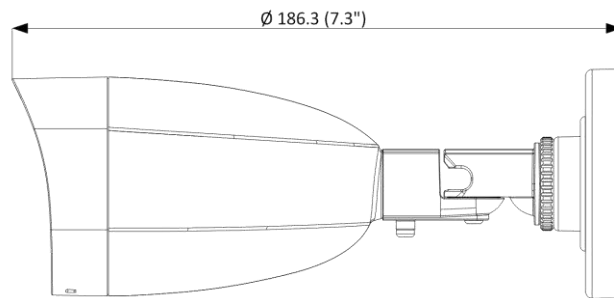

▪ Dimension