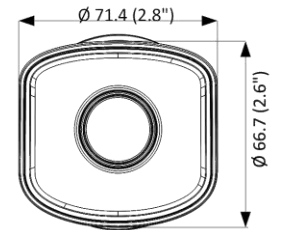

Day/Night Switch	Day, Night, Auto, Schedule
Image Enhancement	BLC, 3D DNR
<b>Interface</b>	
Ethernet Interface	1 RJ45 10 M/100 M self-adaptive Ethernet port
On-board storage	Built-in micro SD/SDHC/SDXC slot, up to 256GB (supports image and logs storage only)
<b>Event</b>	
Basic Event	Motion detection, video tampering alarm, exception
<b>General</b>	
Linkage Method	Upload to FTP, notify surveillance center, send email
Material	Metal & Plastic
Dimension	186.3 mm × 71.4 mm × 66.7 mm (7.3" × 2.8" × 2.6")
Package Dimension	216 mm × 121 mm × 118 mm (8.5" × 4.8" × 4.6")
Weight	Approx. 270 g (0.6 lb.)
With Package Weight	Approx. 490 g (1.1 lb.)
Storage Conditions	-30 °C to 60 °C (-22 °F to 140 °F). Humidity: 95% or less (non-condensing)
Startup and Operating Conditions	-30 °C to 60 °C (-22 °F to 140 °F). Humidity: 95% or less (non-condensing)
Language	English, Ukrainian
General Function	Anti-flicker, heartbeat, mirror, password protection, privacy mask, watermark, IP address filter
Firmware Version	V5.5.120
Power Consumption and Current	12 VDC, 0.4 A, max. 5 W PoE: (802.3af, 36 V to 57 V), 0.2 A to 0.15 A, max. 6.5 W
Power Supply	12 VDC ± 25% PoE: 802.3af, Class 3
Power Interface	Ø5.5 mm coaxial power plug
<b>Approval</b>	
EMC	FCC SDoC (47 CFR Part 15, Subpart B); CE-EMC (EN 55032: 2015, EN 61000-3-2: 2014, EN 61000-3-3: 2013, EN 50130-4: 2011 +A1: 2014); RCM (AS/NZS CISPR 32: 2015); IC VoC (ICES-003: Issue 6, 2016); KC (KN 32: 2015, KN 35: 2015)
Safety	UL (UL 60950-1); CB (IEC 60950-1:2005 + Am 1:2009 + Am 2:2013, IEC 62368-1:2014); CE-LVD (EN 60950-1:2005 + Am 1:2009 + Am 2:2013, IEC 62368-1:2014); BIS (IS 13252(Part 1):2010+A1:2013+A2:2015)
Environment	CE-RoHS (2011/65/EU); WEEE (2012/19/EU); Reach (Regulation (EC) No 1907/2006)
Protection	IP67 (IEC 60529-2013)

## ▪ Dimension

Unit: mm(inch)