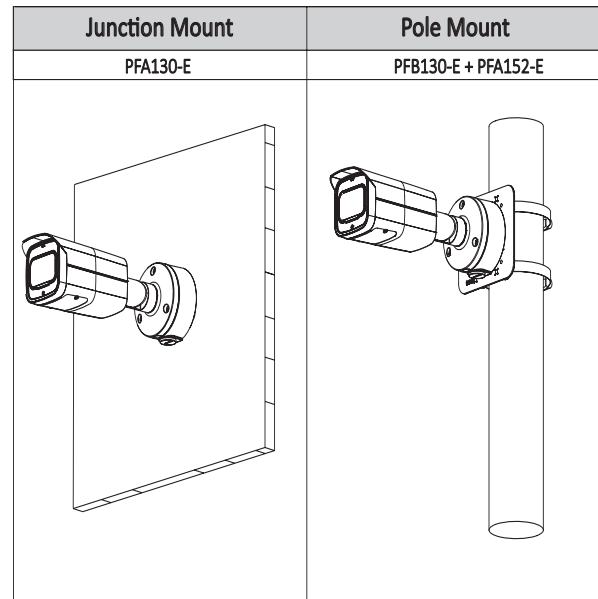

Construction

Casing	Metal
Dimensions	244.1mm×79mm×75.9mm (9.61"×3.11"×2.99")
Net Weight	0.815kg (1.80lb)
Gross Weight	1.08kg (2.38lb)

Ordering Information

Type	Part Number	Description
4MP camera	DH-IPC-HFW2431TP-ZS	4MP WDR IR Bullet Network Camera, PAL
	DH-IPC-HFW2431TN-ZS	4MP WDR IR Bullet Network Camera, NTSC
	IPC-HFW2431TP-ZS	4MP WDR IR Bullet Network Camera, PAL
	IPC-HFW2431TN-ZS	4MP WDR IR Bullet Network Camera, NTSC
	DH-IPC-HFW2431TP-VFS	4MP WDR IR Bullet Network Camera, PAL
	DH-IPC-HFW2431TN-VFS	4MP WDR IR Bullet Network Camera, NTSC
	IPC-HFW2431TP-VFS	4MP WDR IR Bullet Network Camera, PAL
	IPC-HFW2431TN-VFS	4MP WDR IR Bullet Network Camera, NTSC
Accessories (optional)	PFA130-E	Junction box
	PFA152-E	Pole mount

Accessories

Optional:

PFA130-E
Junction Box

PFA152-E
Pole Mount

Dimensions (mm/inch)