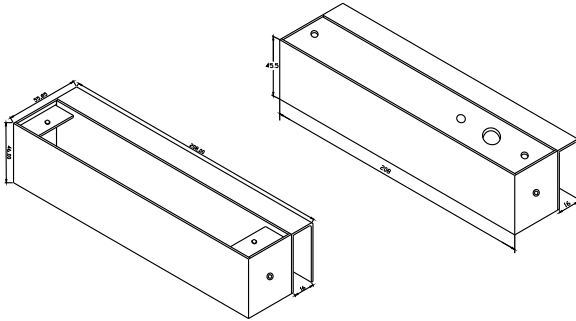

Bracket for Fully Frameless Glass Door

YLI ELECTRONIC

Model:BBK-700

Specification

- Dimension: 205Lx58Wx46H(mm)
- Standard Structure: Stainless steel , Wire Drawing Finished
- Suitable for Door: Fully Frameless Glass Door
- Glass Thickness: 10-15mm
- Opening Mode: 180 Degree Door
- Use with: YB-100/100S/100+/100+LED/300
- Weight: 1.6kg

Dimension

Installation

Bracket Section View

Bracket Installation Diagram

We create security