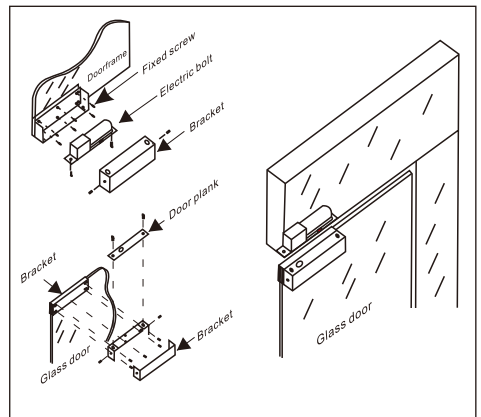

Bracket for Fully Frameless Glass Door

YLI ELECTRONIC

Model:BBK-700

Specification

- Dimension: 205Lx58Wx46H(mm)
- Standard Structure: Stainless steel , Wire Drawing Finished
- Suitable for Door: Fully Frameless Glass Door
- Glass Thickness: 10-15mm
- Opening Mode: 180 Degree Door
- Use with: YB-100/100S/100+/100+LED/300
- Weight: 1.6kg

Dimension

Installation

Bracket Section View

Bracket Installation Diagram

We create security