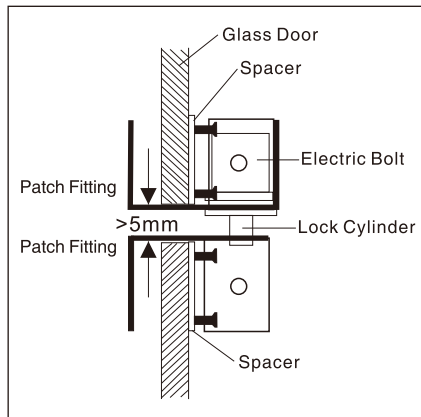

Bracket for Fully Frameless Glass Door

YLI ELECTRONIC

Model:BBK-700

Specification

- Dimension: 205Lx58Wx46H(mm)
- Standard Structure: Stainless steel , Wire Drawing Finished
- Suitable for Door: Fully Frameless Glass Door
- Glass Thickness: 10-15mm
- Opening Mode: 180 Degree Door
- Use with: YB-100/100S/100+/100+LED/300
- Weight: 1.6kg

Dimension

Installation

Bracket Section View

Bracket Installation Diagram

We create security