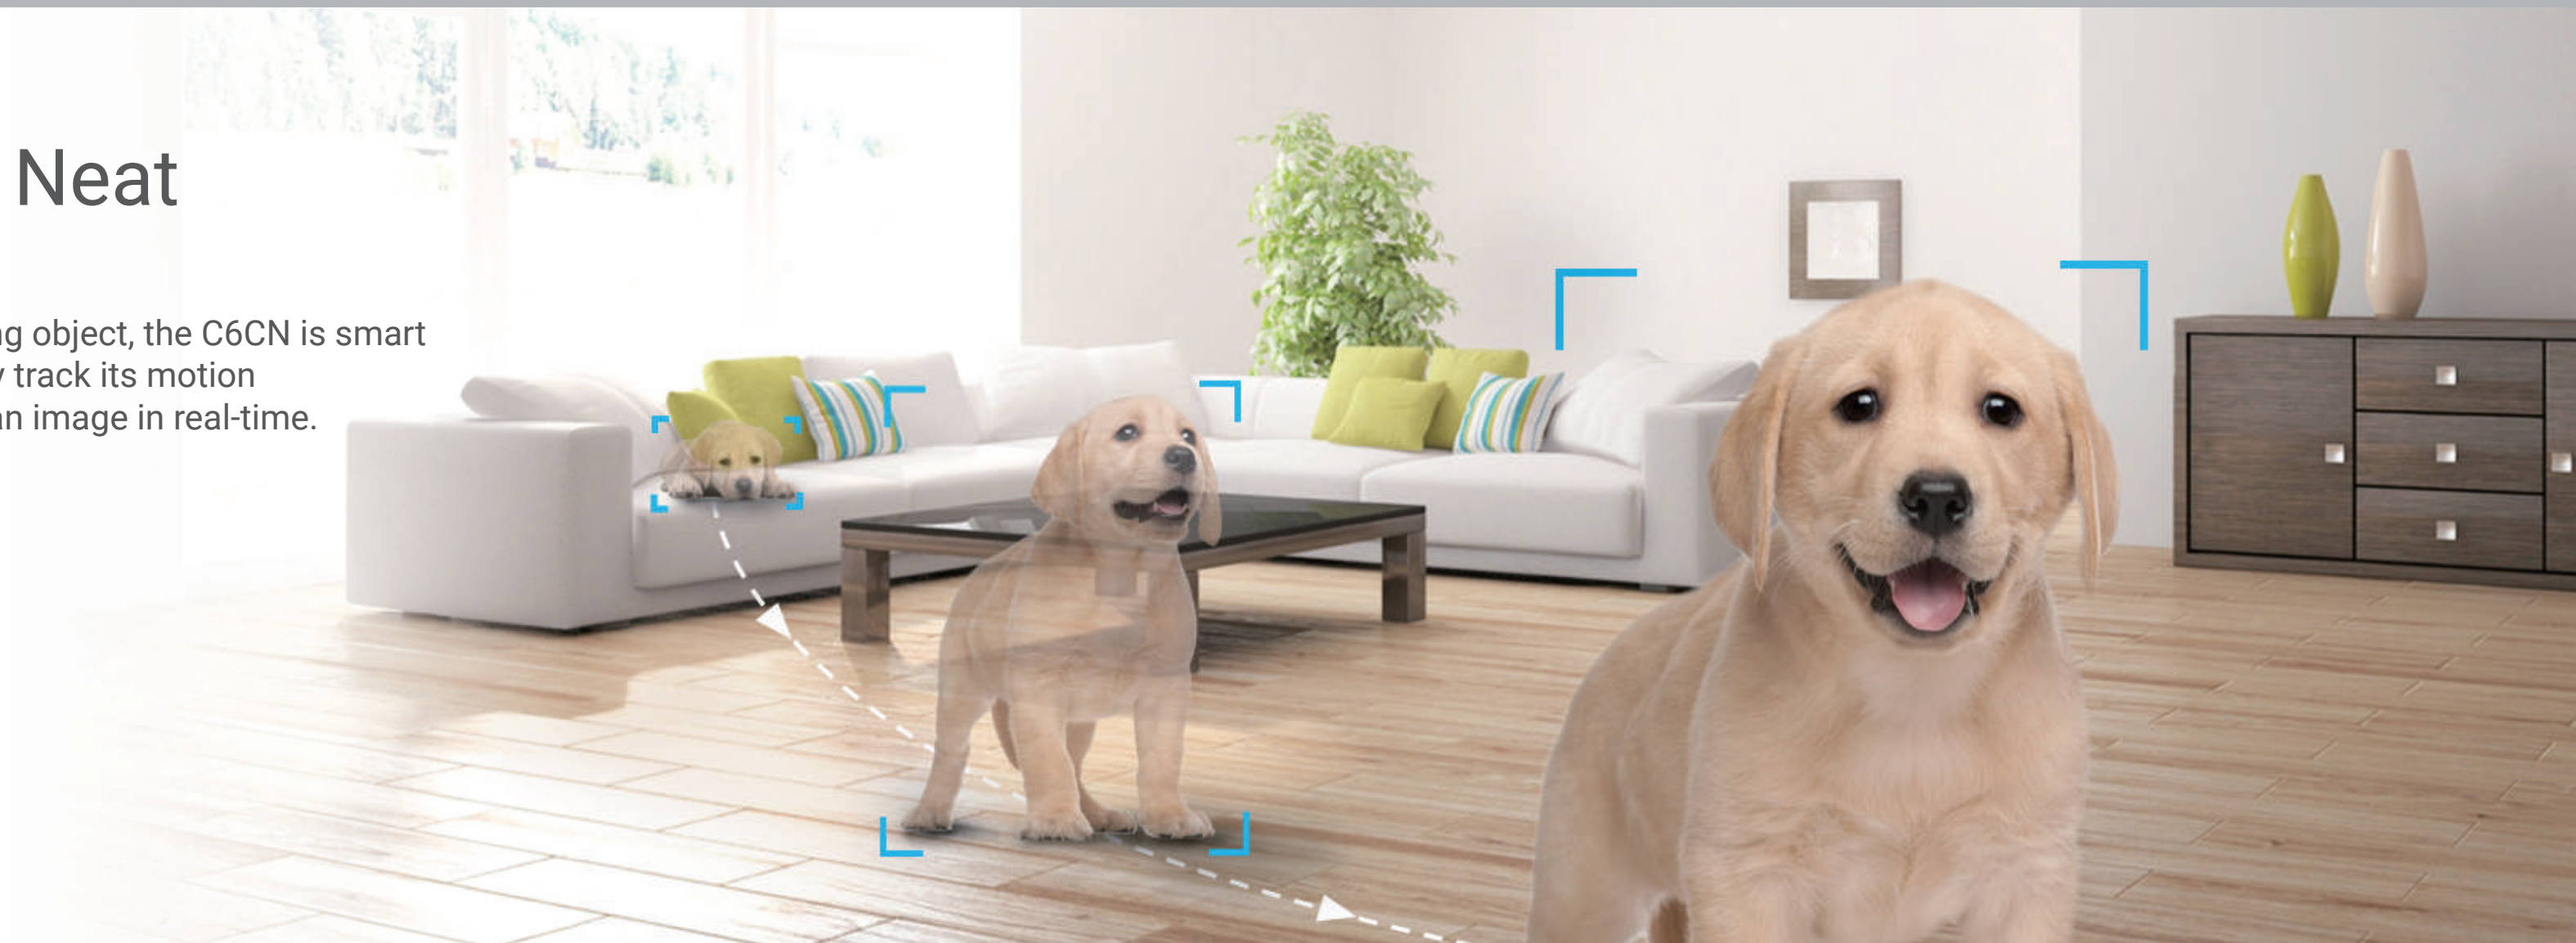

## Zero Blind Spots

Keep tabs on every corner with just one C6CN. Its expansive 360-degree field-of-view ensures full coverage, so you don't miss a thing.

Vertical rotation

Up 105°

Down 15°

Horizontal rotation  
340°

## Smart and Neat

When it detects a moving object, the C6CN is smart enough to automatically track its motion while alerting you with an image in real-time.

## Protect Your Privacy

---

Want a bit more privacy? With one tap of the EZVIZ App on your mobile device, the thoughtfully-designed privacy shutter allows you to turn the lens off – whenever, wherever.