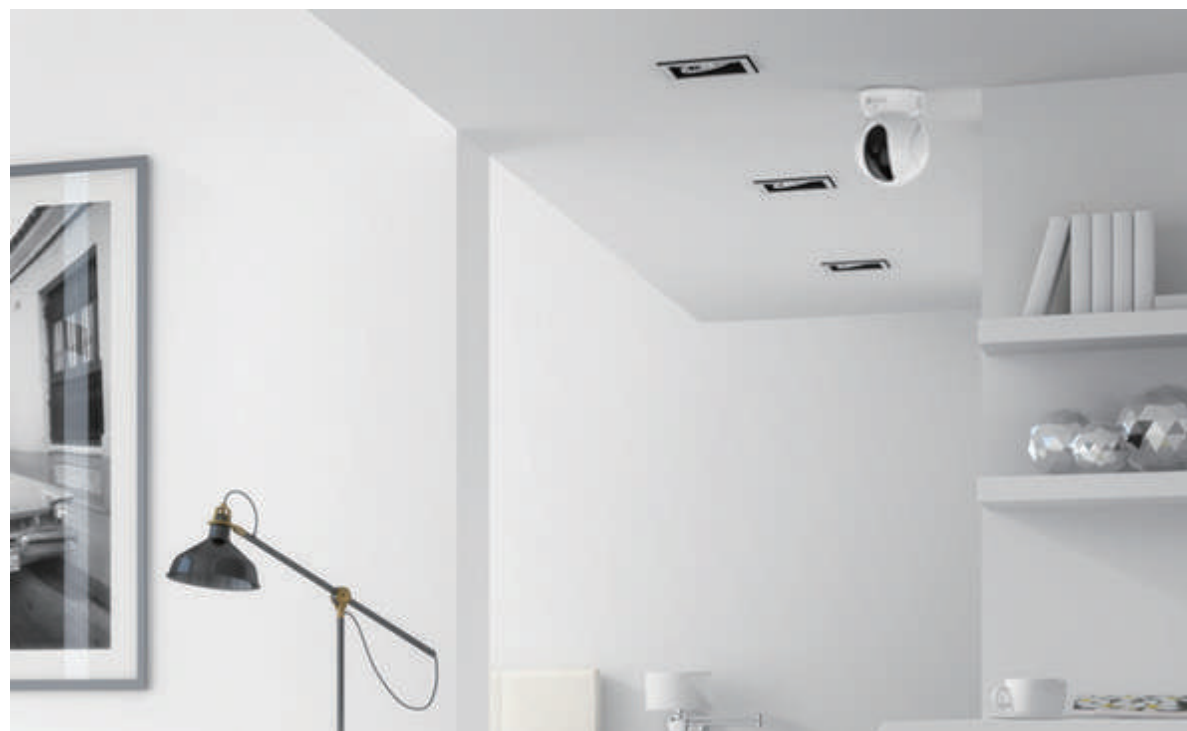

## Protect Your Privacy

---

Want a bit more privacy? With one tap of the EZVIZ App on your mobile device, the thoughtfully-designed privacy shutter allows you to turn the lens off – whenever, wherever.

## Simple and Flexible Installation

---

Install the C6CN the way suits your home best. Use the image flipping feature, and feel free to place it on a shelf or fix it to your wall or ceiling. Use the included screw-in mounting with the camera for maximum adaptability.