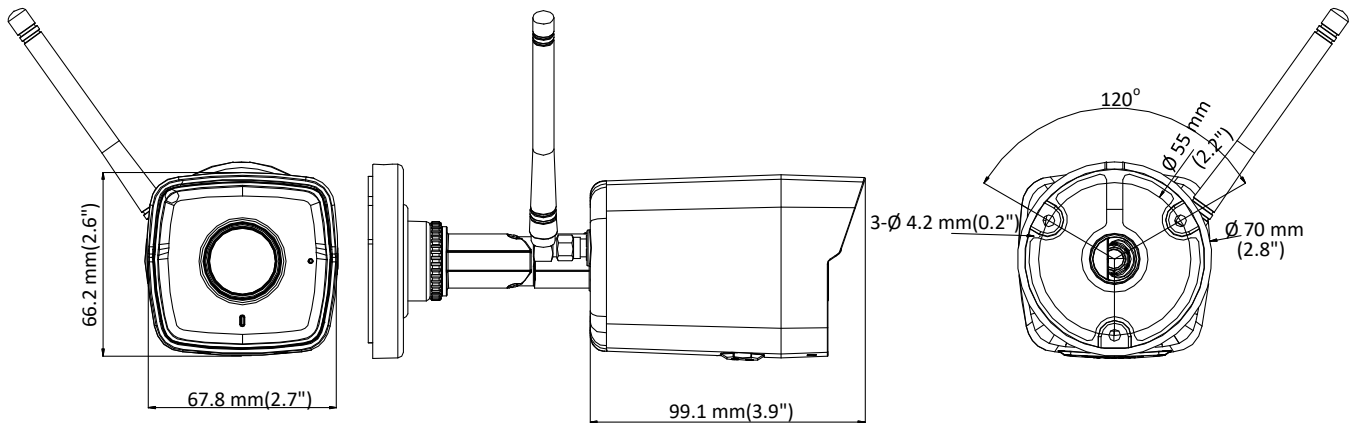

Dimensions

Accessory

Distributed by

ООО Компания "Строимир"
г. Киев, ул. Борщаговская 154А, оф. 435
+38 (044) 331-15-43 info@smartel.ua
<https://smartel.ua>

HIKVISION®

Headquarters

No.555 Qianmo Road, Binjiang District,
Hangzhou 310051, China
T +86-571-8807-5998
overseasbusiness@hikvision.com

Hikvision USA
T +1-909-895-0400
sales.usa@hikvision.com

Hikvision Australia
T +61-2-8599-4233
salesau@hikvision.com

Hikvision India
T +91-22-28469900
sales@pramahikvision.com

Hikvision Canada
T +1-866-200-6690
sales.canada@hikvision.com

Hikvision Thailand
T +662-275-9949
sales.thailand@hikvision.com

Hikvision Europe
T +31-23-5542770
sales.eu@hikvision.com

Hikvision Italy
T +39-0438-6902
info.it@hikvision.com

Hikvision Brazil
T +55 11 3318-0050
Latam.support@hikvision.com

Hikvision Turkey
T +90 (216)521 7070- 7074
sales.tr@hikvision.com

Hikvision Malaysia
T +601-7652-2413
sales.my@hikvision.com

Hikvision UK & Ireland
T +01628-902140
sales.uk@hikvision.com

Hikvision South Africa
Tel: +27 (10) 0351172
sale.africa@hikvision.com

Hikvision France
T +33(0)1-85-330-450
info.fr@hikvision.com

Hikvision Kazakhstan
T +7-727-9730667
nikia.panfilov@hikvision.ru

Hikvision Vietnam
T +84-974270888
sales.vt@hikvision.com

Hikvision UAE
T +971-4-4432090
salesme@hikvision.com

Hikvision Singapore
T +65-6684-4718
sg@hikvision.com

Hikvision Spain
T +34-91-737-16-55
info.es@hikvision.com

Hikvision Tashkent
T +99-87-1238-9438
uzb@hikvision.ru

Hikvision Hong Kong
T +852-2151-1761

Hikvision Russia
T +7-495-669-67-99
sateru@hikvision.com

Hikvision Korea
T +82-(0)31-731-8817
sales.korea@hikvision.com

Hikvision Poland
T +48-22-460-01-50
info.pl@hikvision.com

Hikvision Indonesia
T +62-21-2933759
Sales.Indonesia@hikvision.com

Hikvision Colombia
sales.colombia@hikvision.com

05057020181221