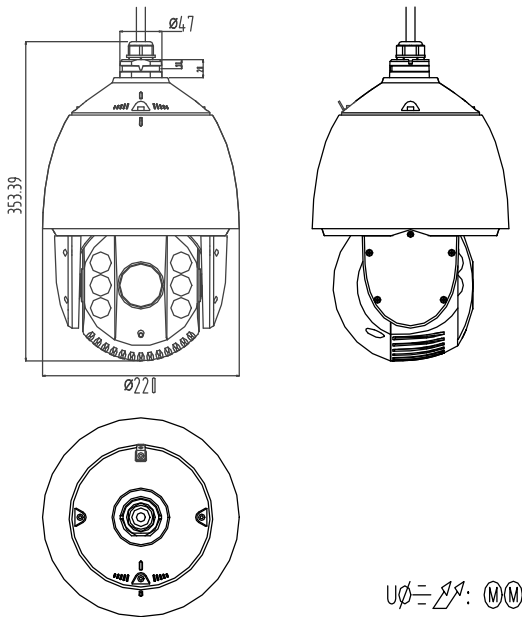

Order Model

DS-2DE7330IW-AE: AC24V, Hi-PoE

Dimension

Accessory

Distributed by

ООО Компания "Строимир"

г. Киев, ул. Борщаговская 154А, оф. 435
+38 (044) 331-15-43 info@smartel.ua
<https://smartel.ua>

Headquarters

No.555 Qianmo Road, Binjiang District,
Hangzhou 310051, China
T +86-571-8807-5998
overseasbusiness@hikvision.com

Hikvision USA
T +1-909-895-0400
sales.usa@hikvision.com

Hikvision Europe
T +31-23-5542770
saleseuro@hikvision.com

Hikvision Middle East
T +971-4-8816086
salesme@hikvision.com

Hikvision Russia
T +7-495-669-67-99
saleru@hikvision.com

Hikvision India
T +91-22-28469900
sales@pramahikvision.com

Hikvision Italy
T +39-0438-6902
info.it@hikvision.com

Hikvision France
T +33(0)1-85-330-444
info.fr@hikvision.com

Hikvision Spain
T +34-91-737-16-55
info.es@hikvision.com

Hikvision Poland
T +48-22-460-01-50
poland@hikvision.com

Hikvision UK
T +44-1628-9021-4
support.uk@hikvision.com

Hikvision Singapore
T +65-6684-4718
sg@hikvision.com

Hikvision Oceania
T +61-2-8599-4233
salesau@hikvision.com

Hikvision Hong Kong
T +852-2151-1761

Hikvision Canada
T +1-909-895-0400
sales.usa@hikvision.com