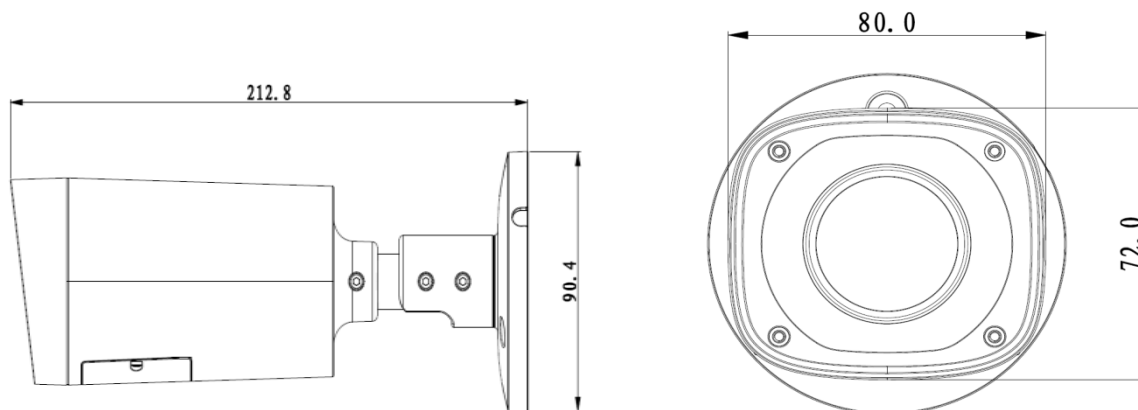

## DH-IPC-HFW2300R-Z/VF

Smart Phone	iPhone, iPad, Android, Windows Phone	
<b>Auxiliary Interface</b>		
Memory Slot	N/A	
RS485	N/A	
Alarm	N/A	
PIR Sensor Range	N/A	
<b>General</b>		
Power Supply	DC12V/PoE (802.3af)	
Power Consumption	Max 4.5W	Max 8.5W
Working Environment	-30°C~+60°C, Less than 95% RH	
Ingress Protection	IP66	
Vandal Resistance	N/A	
Dimensions	72mm×80mm×212.8mm	
Weight	0.65kg	

### Dimensions (mm)