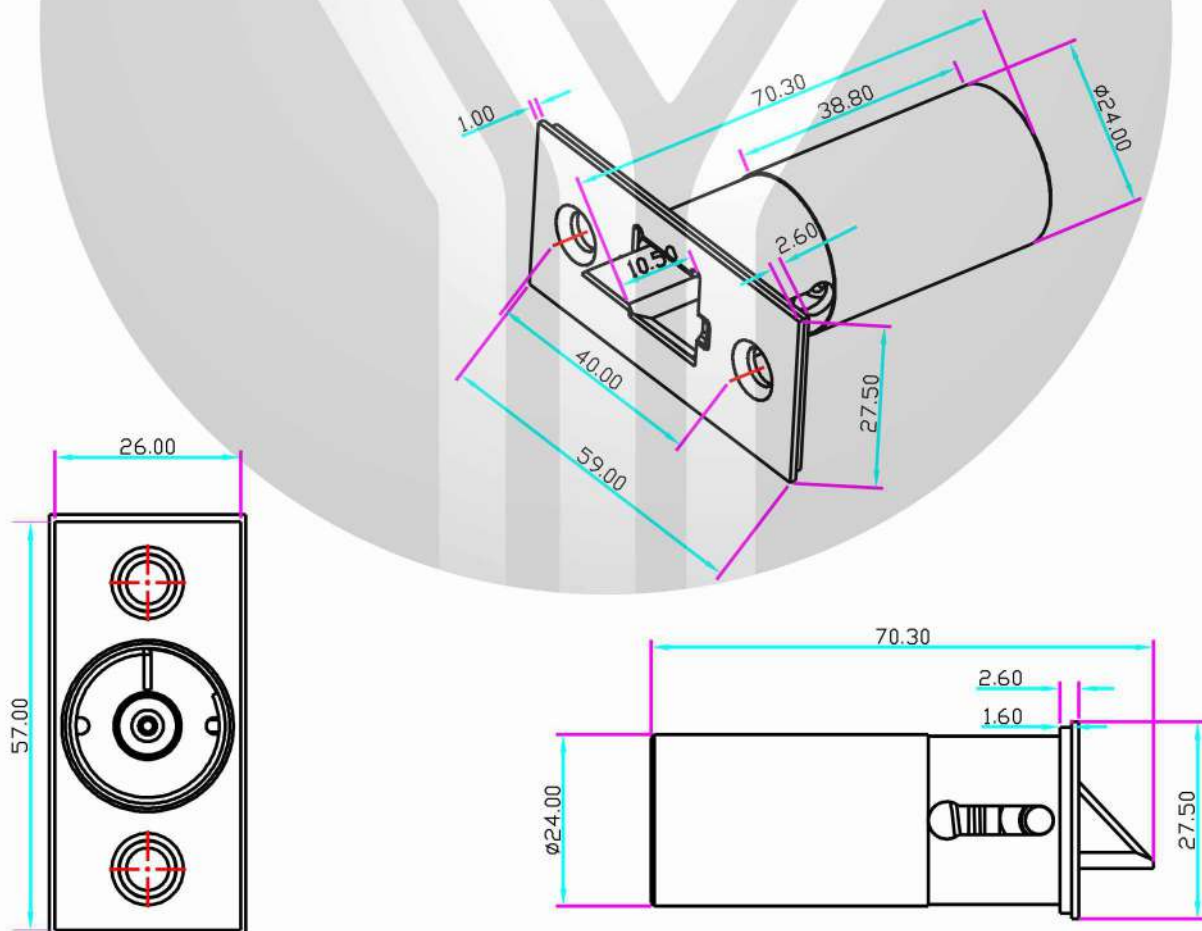

Installation