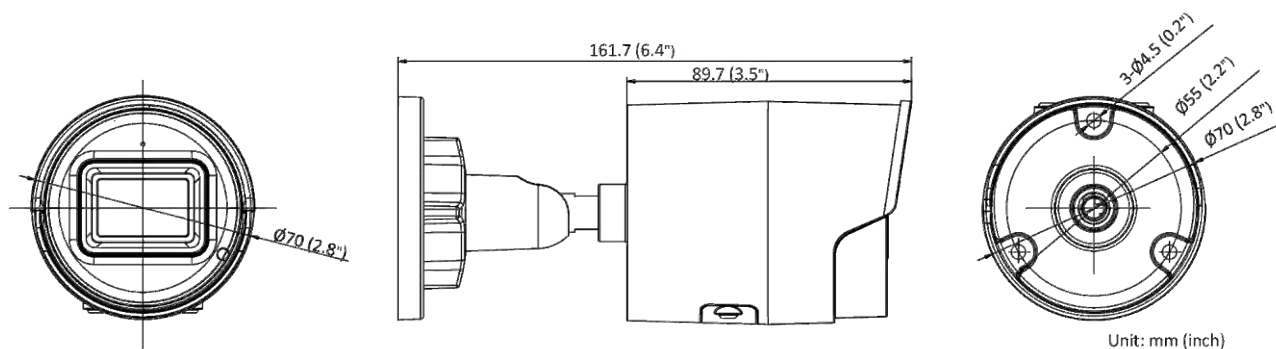

Power Consumption and Current	12 VDC, 0.5 A, max. 6.0 W PoE: (802.3af, 36 V to 57 V), 0.2 A to 0.13 A, max. 7.0 W
Power Interface	Ø5.5 mm coaxial power plug
Material	ADC12
Camera Dimension	Ø70 × 161.7 mm (2.8" × 6.4")
Package Dimension	216 × 121 × 118 mm (8.5" × 4.8" × 4.6")
Camera Weight	Approx. 480 g (1.1 lb.)
With Package Weight	Approx. 696 g (1.5 lb.)
Linkage Method	Upload to NAS/memory card, notify surveillance center, trigger record, trigger capture
Web Client Language	33 languages English, Russian, Estonian, Bulgarian, Hungarian, Greek, German, Italian, Czech, Slovak, French, Polish, Dutch, Portuguese, Spanish, Romanian, Danish, Swedish, Norwegian, Finnish, Croatian, Slovenian, Serbian, Turkish, Korean, Traditional Chinese, Thai, Vietnamese, Japanese, Latvian, Lithuanian, Portuguese (Brazil), Ukrainian
General Function	Anti-flicker, heartbeat, mirror, privacy masks, flash log, password reset via e-mail, pixel counter
Software Reset	Yes
Approval	
EMC	FCC (47 CFR Part 15, Subpart B); CE-EMC (EN 55032: 2015, EN 61000-3-2: 2014, EN 61000-3-3: 2013, EN 50130-4: 2011 +A1: 2014); RCM (AS/NZS CISPR 32: 2015); IC (ICES-003: Issue 6, 2016); KC (KN 32: 2015, KN 35: 2015)
Safety	UL (UL 60950-1); CB (IEC 60950-1:2005 + Am 1:2009 + Am 2:2013); CE-LVD (EN 60950-1:2005 + Am 1:2009 + Am 2:2013); BIS (IS 13252(Part 1):2010+A1:2013+A2:2015); LOA (IEC/EN 60950-1)
Environment	CE-RoHS (2011/65/EU); WEEE (2012/19/EU); Reach (Regulation (EC) No 1907/2006)
Protection	-U: Ingression protection: IP66 (IEC 60529-2013) -I: Ingression protection: IP67 (IEC 60529-2013)

▪ Available Model

DS-2CD2046G2-I(2.8 mm, 4 mm, 6 mm)

DS-2CD2046G2-IU(2.8 mm, 4 mm, 6 mm)

▪ Dimension

▪ **Accessory**

DS-1280ZJ-XS
Junction Box

Distributed by

**HIKVISION®****Headquarters**