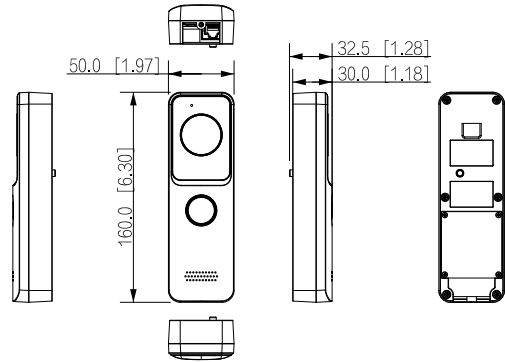

Performance

Card Reading Distance	0 cm–3 cm (0"–1.18")
-----------------------	----------------------

Issue Card Locally	Yes
Casing	PC+ABS
Capacity	
Card Capacity	3000
Port	
Exit Button	1
Door Status Detection	1
Lock Control	1
Network Port	1 x RJ-45 10/100 Mbps Ethernet port
Alarm	
Tamper Alarm	Yes
General	
Appearance color	Light grey
Power Supply	12–33 VDC, 1 A ; Standard PoE
Power Adapter	Optional
Installation	Surface Mount
Certifications	CE; FCC
Accessory	Included: Alarm power ribbon cable, rain cover
Product Dimensions	160 mm × 50 mm × 30 mm (6.30" × 1.97" × 1.18")
Protection	IP65
Operating Temperature	–40 °C to +60 °C (–40 °F to +140 °F)
Operating Humidity	10%–90% (RH), non-condensing
Operating Altitude	0 m–3,000 m (0 ft–9,842.51 ft)
Power Consumption	≤ 3.5 W (standby), ≤ 6 W (working)
Gross Weight	0.4 kg (0.88 lb)
Net Weight	0.18 kg (0.40 lb)

Ordering Information

Type	Model	Description
Wi-Fi Villa Door Station	DHI-VTO2311R-WP	Dahua Linux Grey Plastic Wi-Fi Villa Door Station

Dimensions (mm[inch])

Application