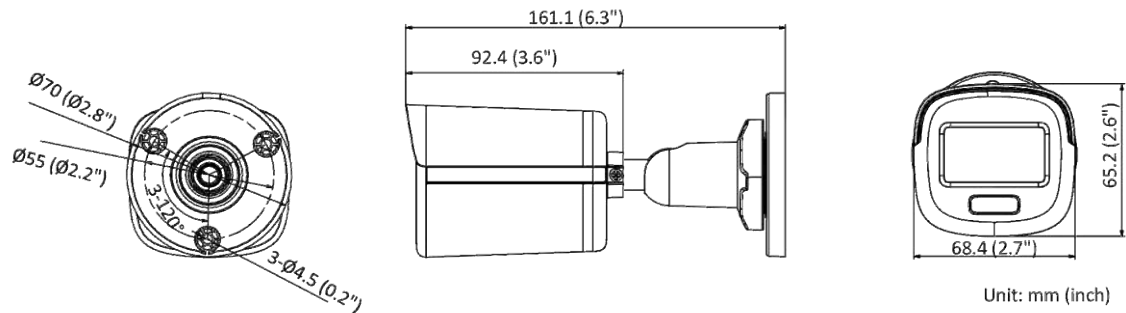

Dimension

Accessory

Distributed by

HIKVISION

Headquarters

No.555 Qianmo Road, Binjiang District,
Hangzhou 310051, China
T +86-571-8807-5998
overseasbusiness@hikvision.com

Hikvision USA
T +1-909-885-0400
sales.usa@hikvision.com

Hikvision Australia
T +61-2-8599-4233
salesau@hikvision.com

Hikvision India
T +91-22-28489900
sales@pramahikvision.com

Hikvision Canada
T +1-866-200-8890
sales.canada@hikvision.com

Hikvision Thailand
T +662-275-9949
sales.thailand@hikvision.com

Hikvision Europe
T +31-23-5542770
sales.eu@hikvision.com

Hikvision Italy
T +39-0438-6902
info.it@hikvision.com

Hikvision Brazil
T +55 11 3318-0050
Latam.support@hikvision.com

Hikvision Turkey
T +90 (216)521 7070- 7074
sales.tr@hikvision.com

Hikvision Malaysia
T +601-7652-2413
sales.my@hikvision.com

Hikvision UK & Ireland
T +01628-902140
sales.uk@hikvision.com

Hikvision South Africa
Tel: +27 (0) 0351172
sale.africa@hikvision.com

Hikvision France
T +33(0)1-85-330-450
info.fr@hikvision.com

Hikvision Kazakhstan
T +7-727-9730667
nikia.panfilov@hikvision.ru

Hikvision Vietnam
T +84-974270888
sales.vt@hikvision.com

Hikvision UAE
T +971-4-4432090
salesme@hikvision.com

Hikvision Singapore
T +65-6684-4718
sg@hikvision.com

Hikvision Spain
T +34-91-737-16-55
info.es@hikvision.com

Hikvision Tashkent
T +99-87-1238-9438
uzb@hikvision.ru

Hikvision Hong Kong
T +852-2151-1761
info.hk@hikvision.com

Hikvision Russia
T +7-495-669-67-99
saleru@hikvision.com

Hikvision Korea
T +82-(0)31-731-8817
sales.korea@hikvision.com

Hikvision Poland
T +48-22-460-01-50
info.pl@hikvision.com

Hikvision Indonesia
T +62-21-2933759
Sales.Indonesia@hikvision.com