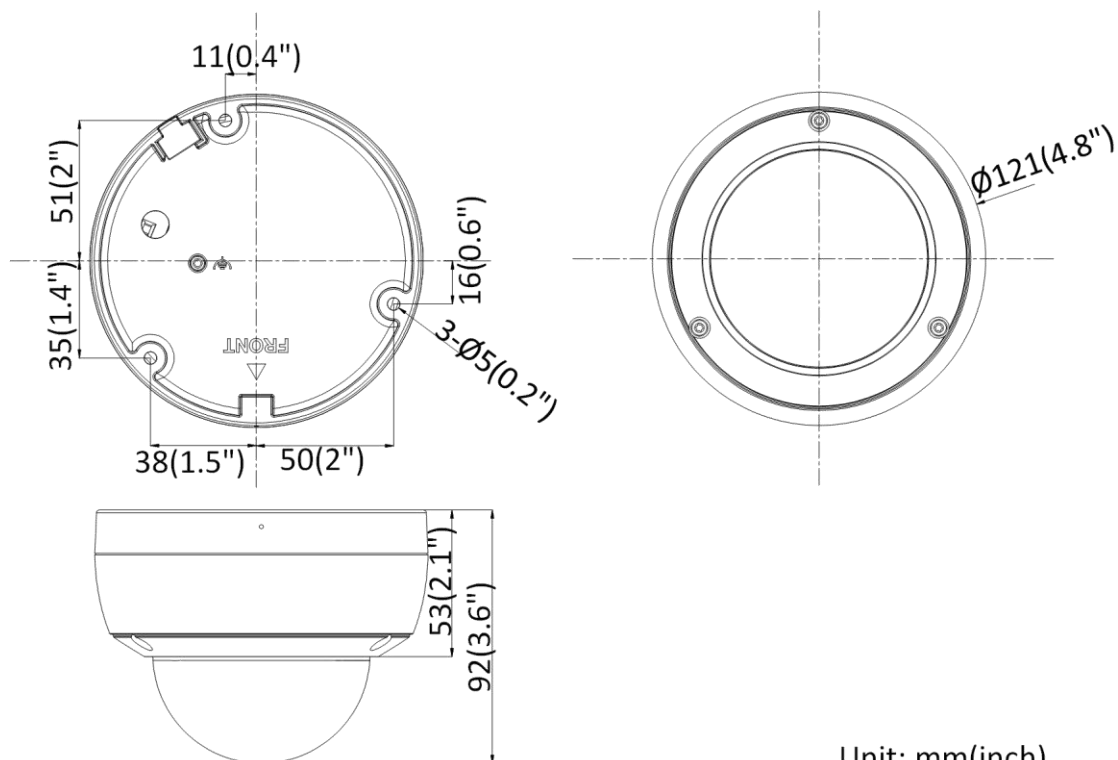

Storage Conditions	-30 °C to 60 °C (-22 °F to 140 °F), humidity 95% or less (non-condensing)
Power Supply	12 VDC ± 25%, Φ 5.5 mm coaxial power plug; PoE (802.3af, class 3)
Power Consumption and Current	12 VDC, 0.5 A, max. 6 W; PoE: (802.3af, 36 V to 57 V), 0.2 A to 0.1 A, max. 7.5 W
Material	Camera body: metal, bubble: plastic
Dimensions	Camera: Φ121 × 92 mm (Φ4.8" × 3.6") With package: 134 × 134 × 108 mm (5.3" × 5.3" × 4.3")
Weight	Camera: Approx. 570 g (1.3 lb.) With package: Approx. 950 g (2.1 lb.)
<b>Approval</b>	
EMC	47 CFR Part 15, Subpart B; EN 55032: 2015, EN 61000-3-2: 2014, EN 61000-3-3: 2013, EN 50130-4: 2011 +A1: 2014; AS/NZS CISPR 32: 2015; ICES-003: Issue 6, 2016; KN 32: 2015, KN 35: 2015
Safety	UL 60950-1, IEC 60950-1:2005 + Am 1:2009 + Am 2:2013, EN 60950-1:2005 + Am 1:2009 + Am 2:2013, IS 13252(Part 1):2010+A1:2013+A2:2015, IEC/EN 60950-1
Chemistry	2011/65/EU, 2012/19/EU, Regulation (EC) No 1907/2006
Protection	Ingress protection: IK10 (IEC 62262:2002), IP66 (IEC 60529-2013)

### Dimensions

Unit: mm(inch)

**Accessory**

**DS-1272ZJ-120**  
**Wall Mount**

**DS-1272ZJ-120B**  
**Wall Mount**

**DS-1271ZJ-120**  
**Pendant Mount**

**DS-1275ZJ-SUS**  
**Vertical Pole Mount**

**DS-1276ZJ-SUS**  
**Junction Box**