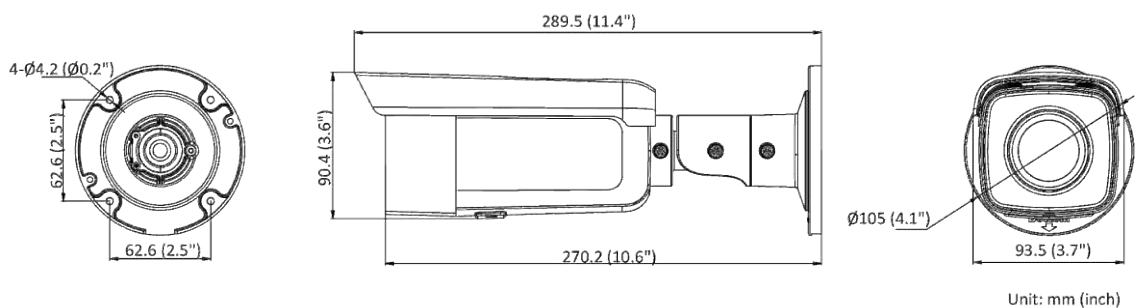

Startup and Operating Conditions	-30 °C to 60 °C (-22 °F to 140 °F). Humidity 95% or less (non-condensing)
Power Supply	12 VDC ± 25%, reverse polarity protection PoE: 802.3af, Class 3
Power Consumption and Current	12 VDC, 0.7 A, max. 8.5 W PoE (802.3af, 36 V to 57 V), 0.27 A to 0.17 A, max. 9.5 W
Power Interface	Ø5.5 mm coaxial power plug
Material	Front cover: metal, back cover: metal
Camera Dimension	Ø105 × 289.5 mm (Ø4.1" × 11.4")
Package Dimension	385 × 190 × 180 mm (15.2" × 7.5" × 7.1")
Camera Weight	Approx. 1260 g (2.8 lb.)
With Package Weight	Approx. 1931 g (4.3 lb.)
Approval	
Class	Class B
EMC	FCC SDoC (47 CFR Part 15, Subpart B); CE-EMC (EN 55032: 2015, EN 61000-3-2: 2014, EN 61000-3-3: 2013, EN 50130-4: 2011 +A1: 2014); RCM (AS/NZS CISPR 32: 2015); IC VoC (ICES-003: Issue 6, 2016)
Safety	UL (UL 60950-1); CB (IEC 60950-1:2005 + Am 1:2009 + Am 2:2013, IEC 62368-1:2014); CE-LVD (EN 60950-1:2005 + Am 1:2009 + Am 2:2013, IEC 62368-1:2014)
Environment	CE-RoHS (2011/65/EU); WEEE (2012/19/EU); Reach (Regulation (EC) No 1907/2006)
Protection	IP67 (IEC 60529-2013)

▪ Available Model

DS-2CD2T87G2-L (2.8/4/6 mm)

▪ Dimension