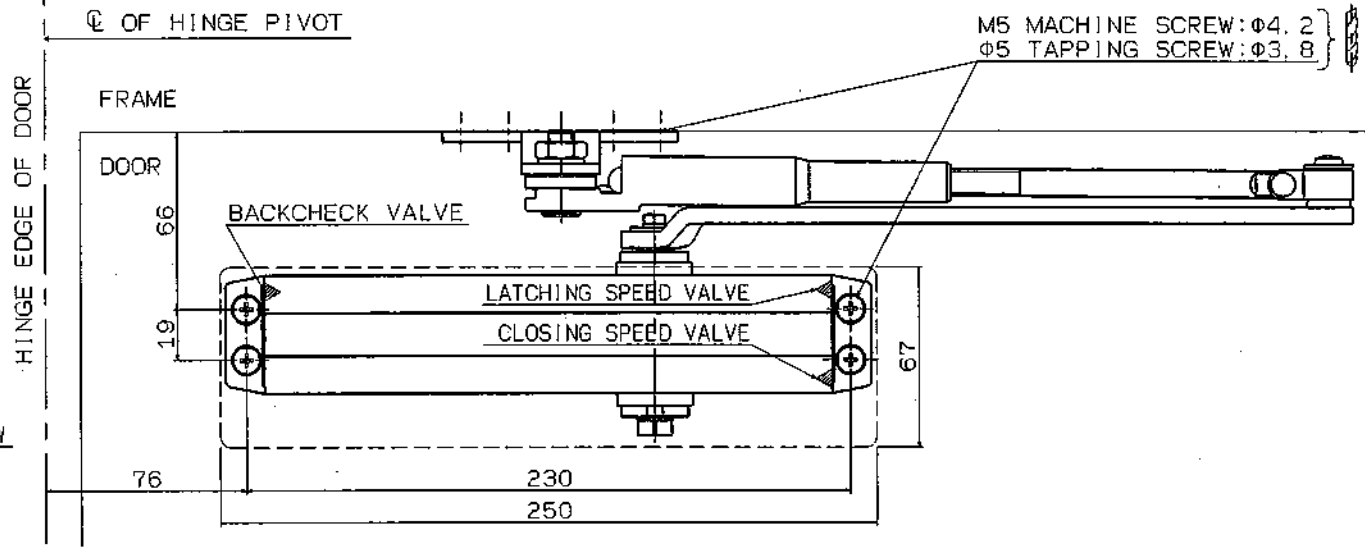

With hold-open	Maximum door weight	Maximum door width
DS-2550P	20~60kg	750~950mm

- Spring adjustable type
- With backcheck

RYOBI LIMITED	PRODUCTS	APPLICATION	MODEL No.	DATE	REV.
	DOOR CLOSER	Parallel arm	DS-2550P	08/30/2018	