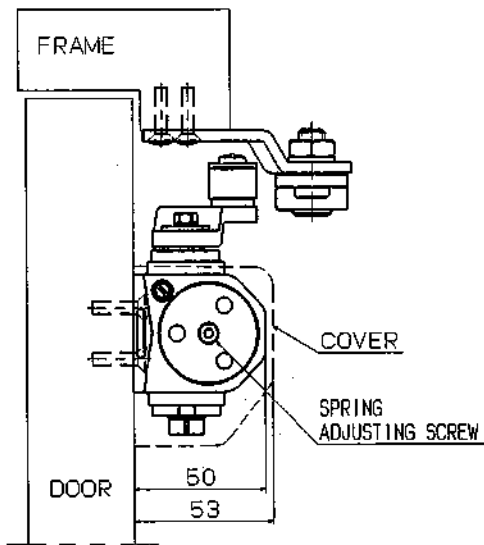

With hold-open	Maximum door weight	Maximum door width
DS-2550P	20~60kg	750~950mm

- Spring adjustable type
- With backcheck

RYOBI LIMITED	PRODUCTS	APPLICATION	MODEL No.	DATE	REV.
	DOOR CLOSER	Parallel arm	DS-2550P	08/30/2018	