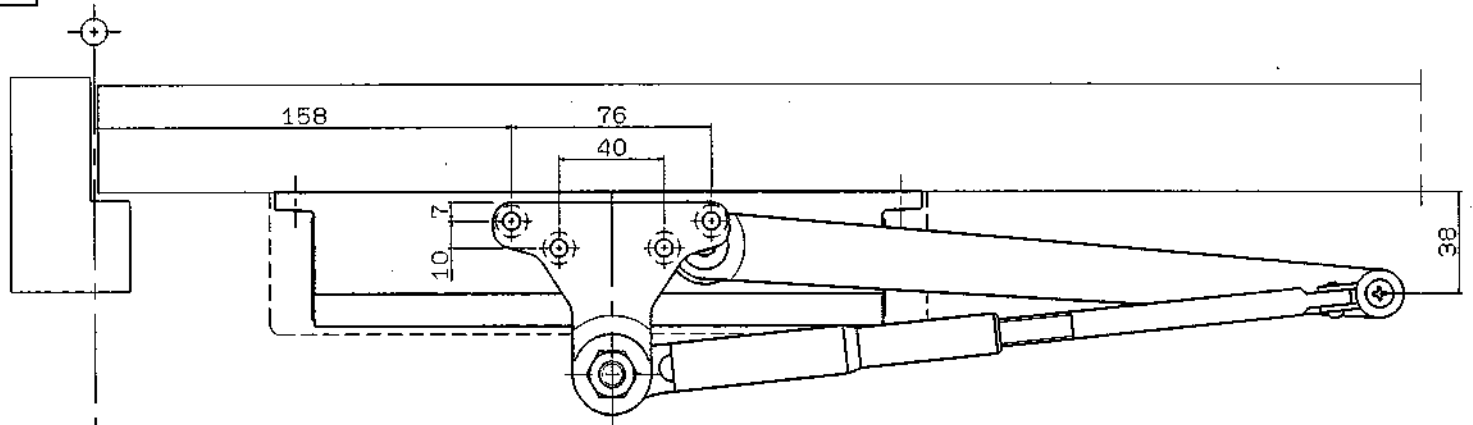

With hold-open	Maximum door weight	Maximum door width
DS-2550P	20~60kg	750~950mm

- Spring adjustable type
- With backcheck

RYOBI LIMITED	PRODUCTS	APPLICATION	MODEL No.	DATE	REV.
	DOOR CLOSER	Parallel arm	DS-2550P	08/30/2018	