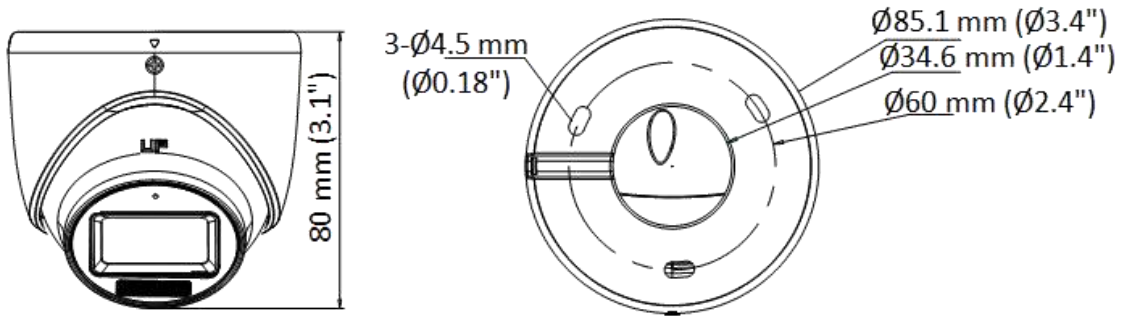

▪ Specification

Camera	
Image Sensor	2 MP CMOS
Max. Resolution	1920 (H) × 1080 (V)
Min. Illumination	0.01 Lux @ (F1.6, AGC ON), 0 Lux with IR
Shutter Time	PAL: 1/25 s to 1/50, 000 s; NTSC: 1/30 s to 1/50, 000 s
Day & Night	ICR
Angle Adjustment	Pan: 0 to 360°, Tilt: 0 to 75°, Rotation: 0 to 360°
Signal System	PAL/NTSC
Lens	
Lens Type	2.8 mm, 3.6 mm fixed focal lens
Focal Length & FOV	2.8 mm, horizontal FOV: 101°, vertical FOV: 56°, diagonal FOV: 118° 3.6 mm, horizontal FOV: 78°, vertical FOV: 42°, diagonal FOV: 92°
Lens Mount	M12
Illuminator	
Supplement Light Type	White Light, IR
Supplement Light Range	IR : Up to 30 m White Light : Up to 20 m
Image	
Image Settings	Brightness, Sharpness, Smart IR
Frame Rate	TVI: 1080P @ 30 fps, 1080P @ 25 fps AHD: 1080P @ 30 fps, 1080P @ 25 fps CVI: 1080P @ 30 fps, 1080P @ 25 fps CVBS: PAL/NTSC
Day/Night Mode	Auto/Color/BW (Black and White)
Wide Dynamic Range (WDR)	Digital WDR
Image Enhancement	DWDR/BLC/HLC/Global
White Balance	Auto/Manual
AGC	Yes
Interface	
Video Output	Switchable TVI/AHD/CVI/CVBS
General	
Material	Metal
Dimension	80 mm × Ø85.1 mm (3.1" × Ø3.4")
Weight	Approx. 296 g (0.65 lb.)
Operating Condition	-40 °C to 60 °C (-40 °F to 140 °F), humidity: 90% or less (non-condensation)
Communication	HIKVISION-C
Language	English
Power Supply	12 VDC ± 25% *You are recommended to use one power adapter to supply the power for one camera.
Consumption	Max. 3.3 W
Approval	
Protection	IP67

▪ **Available Model**

DS-2CE76D0T-LMFS(2.8mm)

DS-2CE76D0T-LMFS(3.6mm)

▪ **Dimension**

▪ **Accessory**

▪ **Optional**

DS-1276ZJ-SUS Corner Mount	DS-1280ZJ-XS Junction Box	DS-1275ZJ-SUS Vertical Pole Mount	DS-1272ZJ-110-TRS Wall Mount
