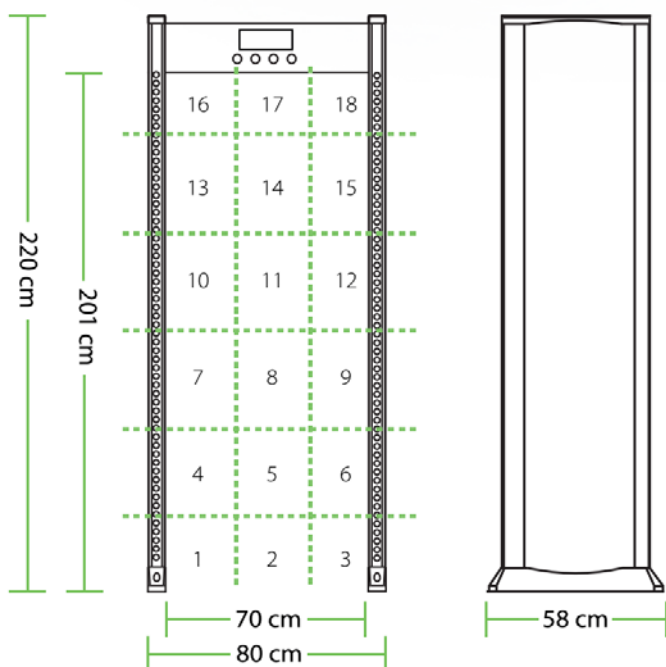

### Applications

- 18 detection zones
- 256 sensitivity levels
- 3.7" LCD display
- Counter for alarm and people
- Synchronous sound & LED alarm

# Specification

Power supply	AC100 V-240 V
Working temperature	-20°C~+50°C
Working frequency	4KHz—8KHz
Standard external size	2200mm(H)X800mm(W)X580mm(D)
Standard internal size	2010mm(H)X700mm(W)X500mm(D)
Package size for door panels	2260*650*260mm *1ctn
Package size for control unit	780*390*250 mm*1ctn
Gross weight	70kg

## Dimensions