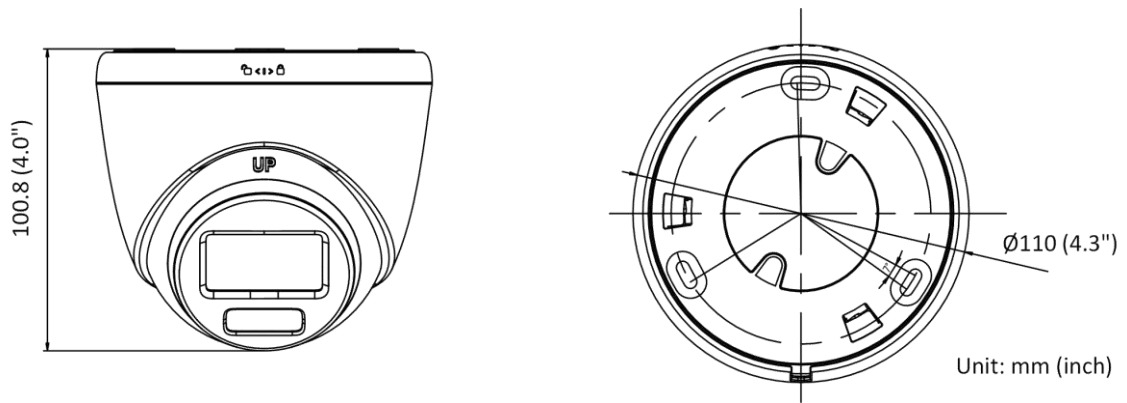

▪ **Dimension**

▪ **Accessory**

DS-1275ZJ-SUS
Vertical Pole Mount

DS-1272ZJ-110-TRS
Wall Mount