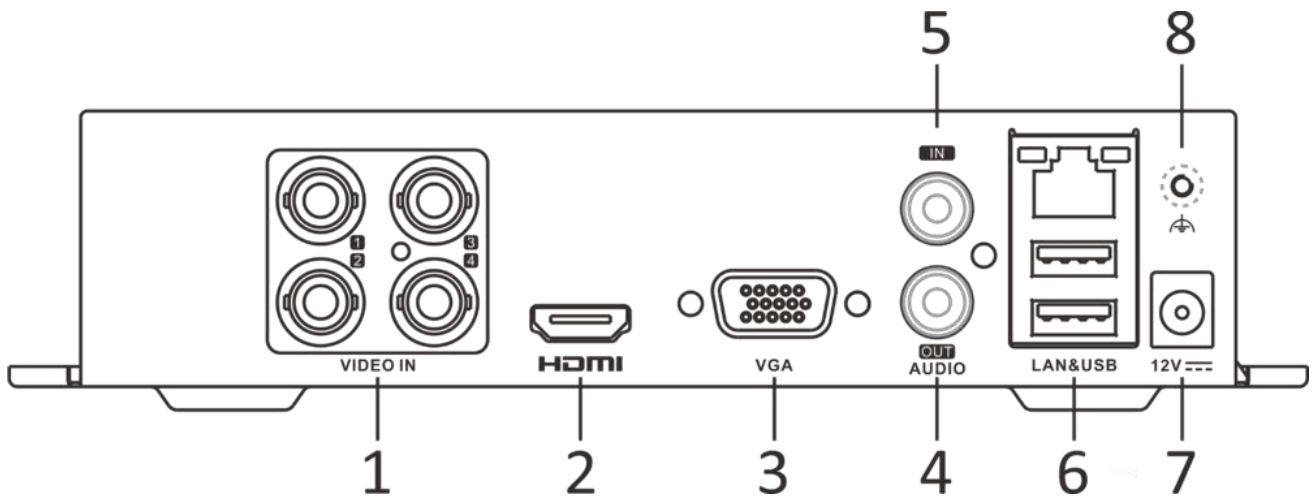

Physical Interface

No.	Description	No.	Description
1	Video and coaxial audio in	5	AUDIO IN, RCA connector
2	HDMI interface	6	LAN network interface and USB interface
3	VGA interface	7	12 VDC power input
4	AUDIO OUT, RCA connector	8	GND

Available Model

iDS-7104HUHI-M1/S

Headquarters

No.555 Qianmo Road, Binjiang District,
Hangzhou 310051, China
T +86-571-8807-5998
www.hikvision.com

Follow us on social media to get the latest product and solution information.