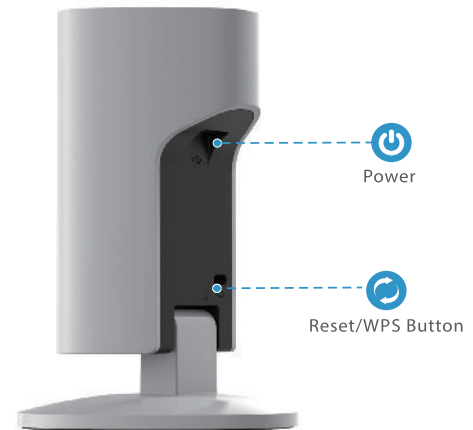

Back View

Specifications

Camera

1/3" 4Megapixel progressive CMOS
4MP(2688 x 1520)
Night Vision: 10m distance
2.3mm fixed lens
Field of View : 129°(H), 75°(V), 147°(D)

Video & Audio

Video Compression : H.265/H.264
Up to 20fps Frame Rate
16x Digital Zoom
Two-way Audio

Notice Management

Motion Detection
Human Detection
Configurable region and schedule

Network

Wi-Fi: IEEE802.11b/g/n, 50m open field
ONVIF Profile S&G, CGI
Easy4ip app: iOS, Android

Auxiliary Interface

Micro SD Slot (up to 128GB)
Built-in Mic & Speaker
WPS/Reset button

General

DC 5V1A Power supply
Power Consumption: <5W
Working Environment:-10°C~+45°C, Less than 95%RH
Dimensions: 107 × 76 × 65mm (4.2 × 3.0 × 2.6inch)
Weight: 160g (0.35lb)
CE, FCC, UL

What's in the box

- 1x Camera
- 1x Quick Start Guide
- 1x Power Adapter

- 1x USB Cable
- 1x Screw Package
- 1x Metal Quick Installation Board